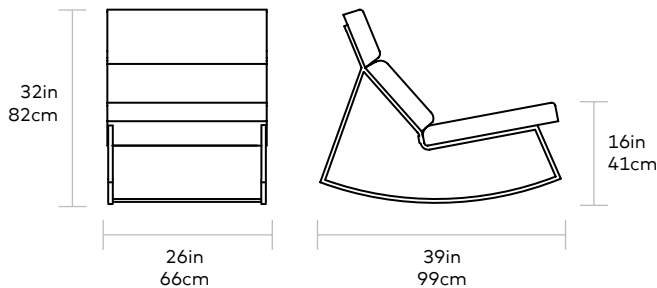

GT Rocker

Seat Height 16in | 41cm
Seat Depth 17in | 43cm

UPHOLSTERY > Fabric
BASE > Powder Coated Steel

The Gus* version of the perfect modern rocking chair; featuring a powder coated frame with architecturally-styled cushions inspired by airport lounge seating and 70's car interiors. Constructed with 100% FSC-Certified Wood in support of responsible forest management.