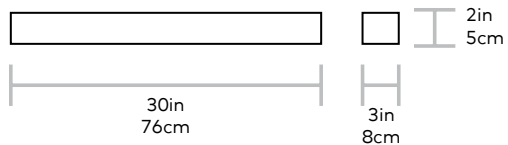

Fruit Trough

MATERIAL > Stainless Steel

Originally designed as an accessory to store and display fruit, this versatile, watertight vessel also works well as a simple indoor/outdoor planter for succulents or herbs.