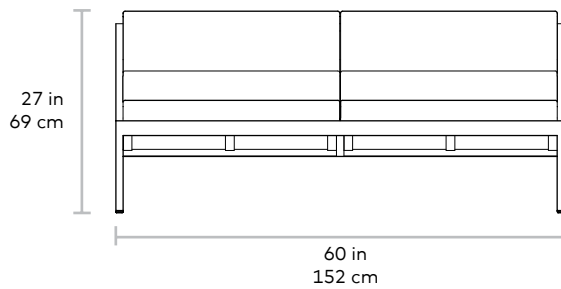

# Fogo LOFT Sofa **NEW**

Gus\*

New

Seat Height 15 in | 38 cm  
Seat Depth 20.5 in | 52 cm

**UPHOLSTERY** > Fabric  
**LEGS** > Powder Coated Steel

The Fogo LOFT Sofa is a contemporary design with an industrial aesthetic and ergonomic proportions. Faceted upholstery panels rest on a precision-welded, powder-coated steel frame to create a handsome sofa that leaves every detail exposed. Fogo was designed to complement a modern home or office environment. Panels use FSC-Certified wood to support responsible forest management.