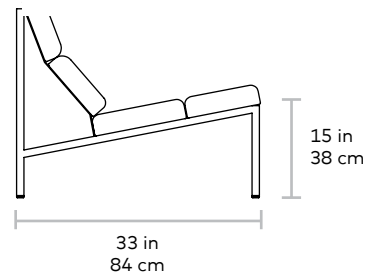

# Fogo LOFT Sofa **NEW**

Gus\*

New

Seat Height 15 in | 38 cm  
Seat Depth 20.5 in | 52 cm

**UPHOLSTERY** > Fabric  
**LEGS** > Powder Coated Steel

The Fogo LOFT Sofa is a contemporary design with an industrial aesthetic and ergonomic proportions. Faceted upholstery panels rest on a precision-welded, powder-coated steel frame to create a handsome sofa that leaves every detail exposed. Fogo was designed to complement a modern home or office environment. Panels use FSC-Certified wood to support responsible forest management.