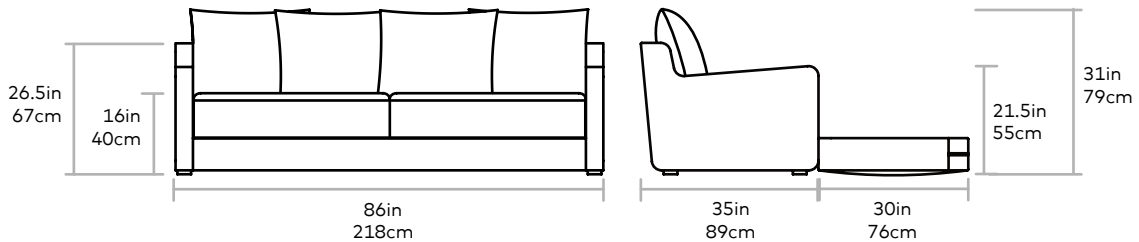

Seat Height 16in | 40cm
Seat Depth 22in | 56cm