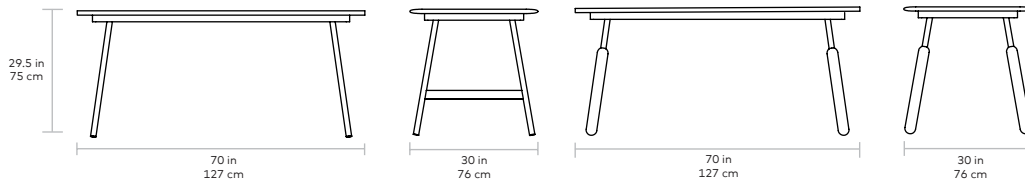

Envoy 70 Desk **NEW**

Step 1 Choose your surface size.

Step 2 Choose your surface finish.

Step 3 Choose your leg style & finish.

Lecture Legs

Dowel Legs

FINISH > Blonde or Black Ash

LECTURE LEGS > Powder Coated Steel

DOWEL LEGS > Powder Coated Steel and Solid Blonde or Black Ash

The Envoy Desk is a sleek addition to the modern workspace, combining minimalist design and mix-and-match components for a custom look that is both elegant and functional. Two surface size options, two finish choices and four leg options let you create the perfect piece to anchor your office or blend seamlessly with your at-home style. A subtle rounded taper on the desk edge caps off the Envoy's contemporary craftsmanship, creating a staple piece that looks great as a single desk or grouped in a series.