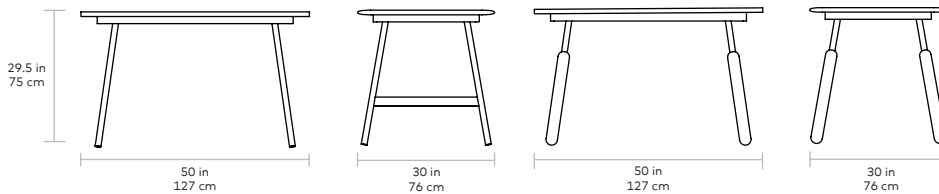

Envoy 50 Desk **NEW**

Step 1 Choose your surface size.

Step 2 Choose your surface finish.

Step 3 Choose your leg style & finish.

Lecture Legs

Dowel Legs

FINISH > Blonde or Black Ash

LECTURE LEGS > Powder Coated Steel

DOWEL LEGS > Powder Coated Steel and Solid Blonde or Black Ash

The Envoy Desk is a sleek addition to the modern workspace, combining minimalist design and mix-and-match components for a custom look that is both elegant and functional. Two surface size options, two finish choices and four leg options let you create the perfect piece to anchor your office or blend seamlessly with your at-home style. A subtle rounded taper on the desk edge caps off the Envoy's contemporary craftsmanship, creating a staple piece that looks great as a single desk or grouped in a series.