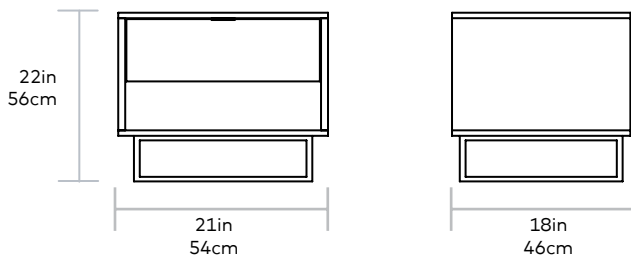

# Emerson End Table

Gus\*

**FINISH** > Walnut with White Lacquer  
**BASE** > Powder Coated Steel

The Emerson End Table is a minimalist design that contrasts wood grain with smooth lacquer surfaces, creating a piece that is both timeless and contemporary. A recessed, slender steel base with white, powder-coated finish creates an illusion of weightlessness. The Emerson's design incorporates an open space for books and magazines and a drawer for tucking away smaller objects. The End Table is part of the Emerson Storage Series, matching perfectly with the Emerson Media Stand and Credenza.