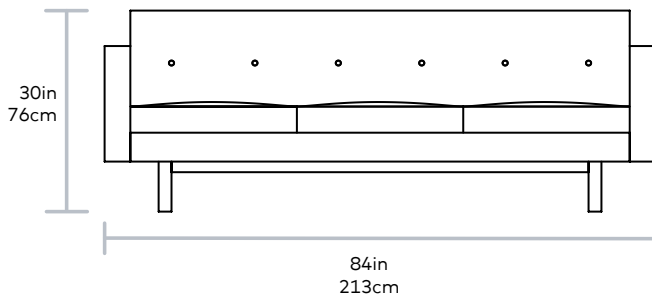

# Embassy Sofa

Seat Height 18in | 45cm  
Seat Depth 23in | 59cm

**UPHOLSTERY** > Leather  
**BASE** > Solid Wood with Walnut Finish

The Embassy Sofa conveys a classic, mid-century style with tailored proportions and refined details. It features a button-tufted, tight back design with piping details throughout, and seat cushions filled with a luxurious feather blend. The frame is supported by a recessed, solid-wood base. Available in three vintage leathers, chosen for their unique grain characteristics that will age beautifully and develop a rich, natural patina over time. Also available as a chair. Our leather hides are carefully selected for their raw, natural surface characteristics which make each piece unique.