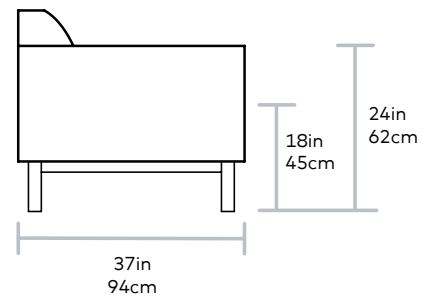

# Embassy Sofa

Seat Height 18in | 45cm  
Seat Depth 23in | 59cm

**UPHOLSTERY** > Leather  
**BASE** > Solid Wood with Walnut Finish

The Embassy Sofa conveys a classic, mid-century style with tailored proportions and refined details. It features a button-tufted, tight back design with piping details throughout, and seat cushions filled with a luxurious feather blend. The frame is supported by a recessed, solid-wood base. Available in three vintage leathers, chosen for their unique grain characteristics that will age beautifully and develop a rich, natural patina over time. Also available as a chair. Our leather hides are carefully selected for their raw, natural surface characteristics which make each piece unique.