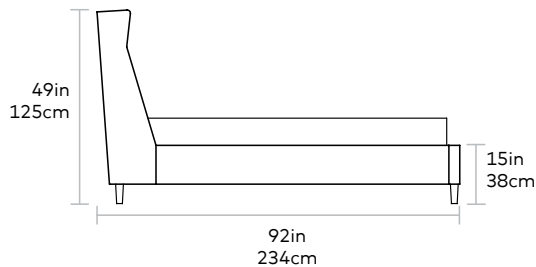

# Carmichael Bed

**UPHOLSTERY** > Fabric  
**LEGS** > Solid FSC-Certified Ash

The Carmichael Bed fuses traditional and contemporary sensibilities, bringing clean, modern lines to a classic style. The design features a fully upholstered headboard, footboard and side rails, with elegant, tapered solid wood legs. The bed includes a sturdy mattress suspension system which eliminates the need for a box spring. Wood components used in the frame and legs are FSC-Certified, in support of responsible forest management.