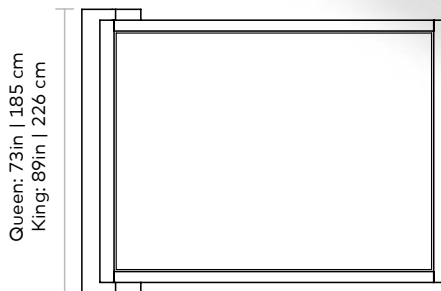

# Carmichael Bed

**UPHOLSTERY** > Fabric  
**LEGS** > Solid FSC-Certified Ash

The Carmichael Bed fuses traditional and contemporary sensibilities, bringing clean, modern lines to a classic style. The design features a fully upholstered headboard, footboard and side rails, with elegant, tapered solid wood legs. The bed includes a sturdy mattress suspension system which eliminates the need for a box spring. Wood components used in the frame and legs are FSC-Certified, in support of responsible forest management.