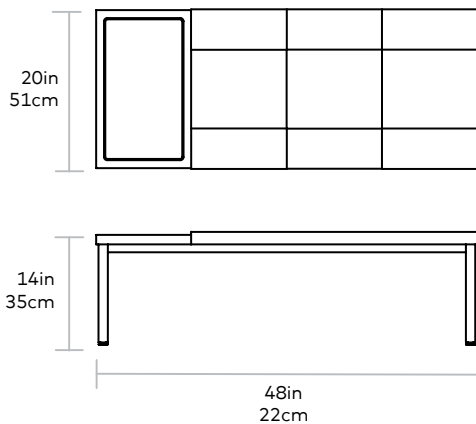

# Carlaw Bench

**UPHOLSTERY** > Leather  
**BASE** > Powder Coated Steel

The Carlaw Bench is a versatile design that can be used for seating in entryways and bedrooms, or as a slim coffee table in living rooms. The top features a blind-tufted, double top-stitched leather seat, alongside a solid-walnut, routed tray - a perfect spot for keys, books or handheld devices. Both the seat and tray rest on top of a black powder-coated steel frame.