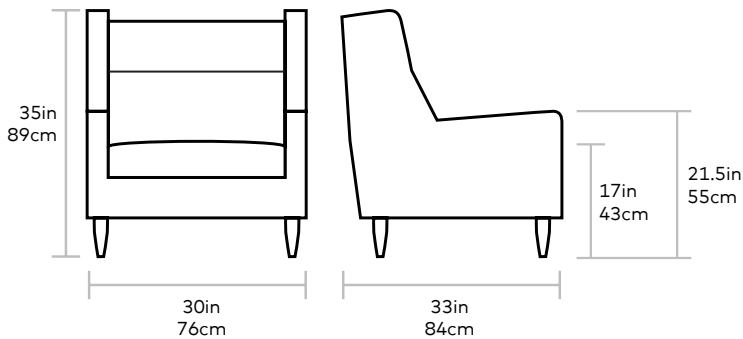

Carmichael Chair

Seat Height 17in | 43cm
Seat Depth 21.5in | 55cm

UPHOLSTERY > Fabric
LEGS > Solid Wood Walnut Finish

The Carmichael Chair fuses traditional and contemporary sensibilities, bringing clean lines to a classic style. It features a tight upholstered back and solid wood legs. Constructed with 100% FSC-Certified Wood in support of responsible forest management.