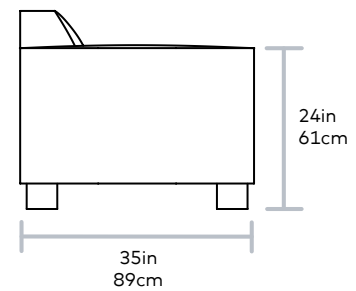

Cabot Sofa

Seat Height 18in | 46cm
Seat Depth 24in | 61cm

UPHOLSTERY > Leather

LEGS > Solid Wood Block Feet

The Cabot Sofa features a tight seat and back, with architectural, wood block feet and simple French seams, offering a comfortable, modern take on a traditional, masculine design. Available in three vintage leathers chosen for their unique grain characteristics that will age beautifully and develop a rich, natural patina over time. Also available as a chair. Our leather hides are carefully selected for their raw, natural surface characteristics which make each piece unique.