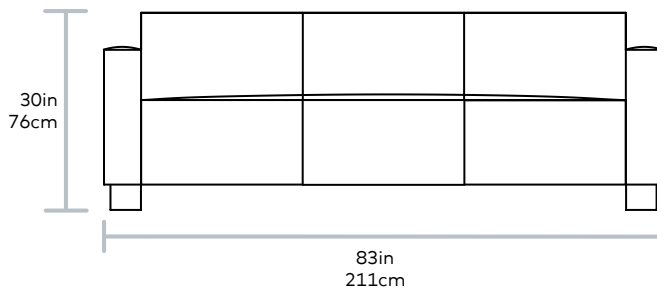

Cabot Sofa

Seat Height 18in | 46cm
Seat Depth 24in | 61cm

UPHOLSTERY > Leather

LEGS > Solid Wood Block Feet

The Cabot Sofa features a tight seat and back, with architectural, wood block feet and simple French seams, offering a comfortable, modern take on a traditional, masculine design. Available in three vintage leathers chosen for their unique grain characteristics that will age beautifully and develop a rich, natural patina over time. Also available as a chair. Our leather hides are carefully selected for their raw, natural surface characteristics which make each piece unique.