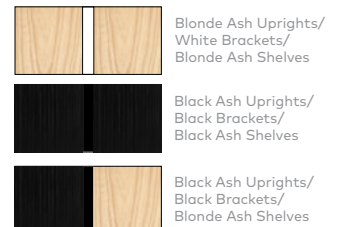

To see all finish options visit
GUSMODERN.COM