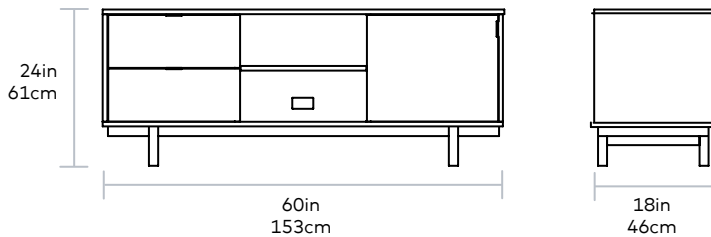

# Belmont Media Stand

**FINISH** > Walnut

**BASE** > Solid Wood with Walnut Finish

The Belmont Media Stand is an architecturally inspired storage design that features the natural beauty of walnut. Designed for Hi-Fi and media components, a back panel opening in the cabinet allows for concealed cable management. Drawers provide storage to keep your living room uncluttered, while adjustable shelves and a sliding front panel let you reveal or conceal components. The Media Stand is part of the Belmont Storage Series, matching perfectly with the Belmont Credenza and End Table.