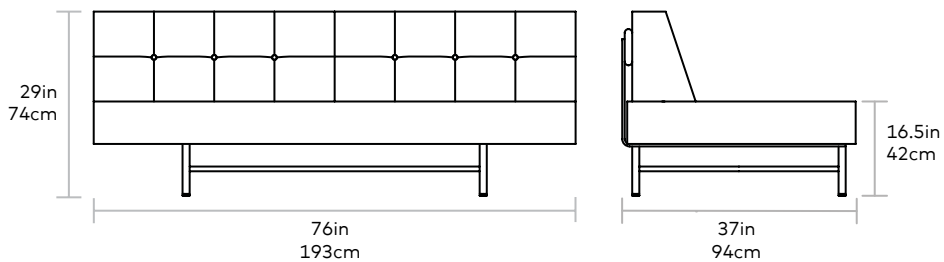

# Bedford Lounge

Seat Height 16.5in | 42cm  
Seat Depth 24in | 61cm

**UPHOLSTERY** > Fabric  
**BASE** > Stainless Steel

This unique and versatile design is the ideal sofa for small spaces. The Bedford Lounge has removable back cushions, which allows it to transform into a twin sized bed for overnight guests. A solid, 100% FSC®-Certified natural ash backrest is revealed when the two angled back cushions are removed. The Bedford features button-tufted upholstery, piping details and tubular stainless steel legs.