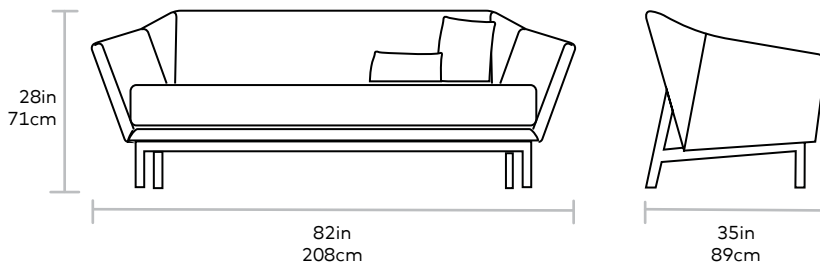

Astrid Sofa

Seat Height 15in | 38cm
Seat Depth 24in | 61cm

UPHOLSTERY > Fabric
BASE > Solid Ash Natural

The Astrid Sofa is a contrast of curves and angles, combining slender, sloping armrests and a button-tufted seat cushion with an elevated truss-style wood frame. The base features exposed external supports on the back, which make the Astrid a striking design from every angle. Two loose cushions and slender arms maximize comfort and lounge space. The Astrid is constructed with kiln-dried FSC®-Certified wood, in support of responsible forest management.