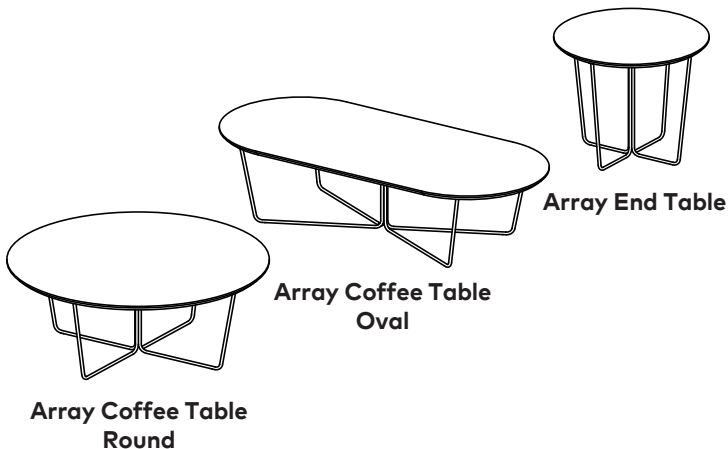

Array Table Series

The Array Table Series has a laminate veneer top and black powder coated metal frame base.

Clean the tabletops with a damp, soft cloth, and then dry. The frame can be polished with a soft cloth and gentle cleaner.

Do not use abrasive cleaning products.

Modern
furniture
made
simple.