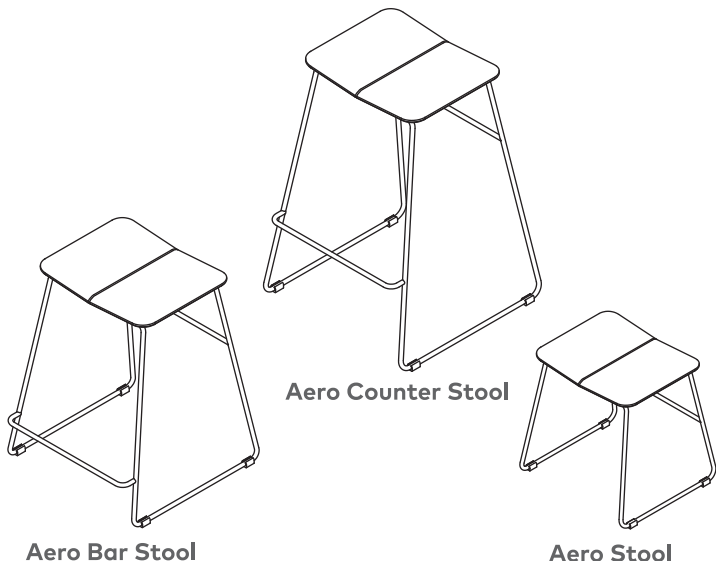

Aero Series

The Aero Stool is made with solid wood. All wood components have distinct grain patterns, making each piece of furniture unique. We recommend cleaning the wood and the steel frame with a damp, soft cloth.

Do not use abrasive cleaning products.

Modern
furniture
made
simple.