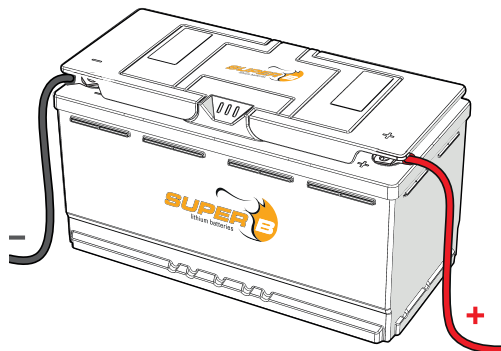

M8

1

2

- 2x  — A
- 2x  — B
- 2x  — C

3

4

**CHARGE
IMMEDIATELY**

BLUETOOTH PIN CODE