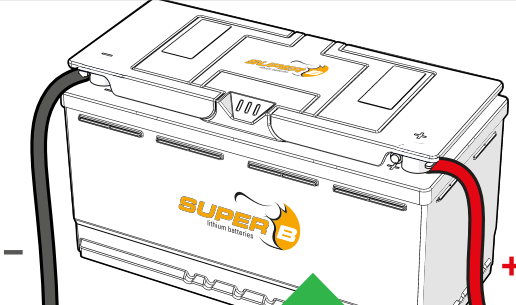

QUICK START GUIDE

EPSILON SERIES

12V150Ah/12V100Ah

A

1

2

3

B

M8

1

2

- 2x  — A
- 2x  — B
- 2x  — C

3

4

**CHARGE
IMMEDIATELY**

BLUETOOTH PIN CODE