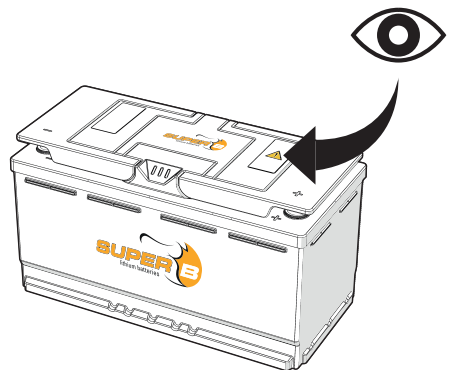

M8

1

2

- 2x  — A
- 2x  — B
- 2x  — C

3

4

**CHARGE
IMMEDIATELY**

BLUETOOTH PIN CODE