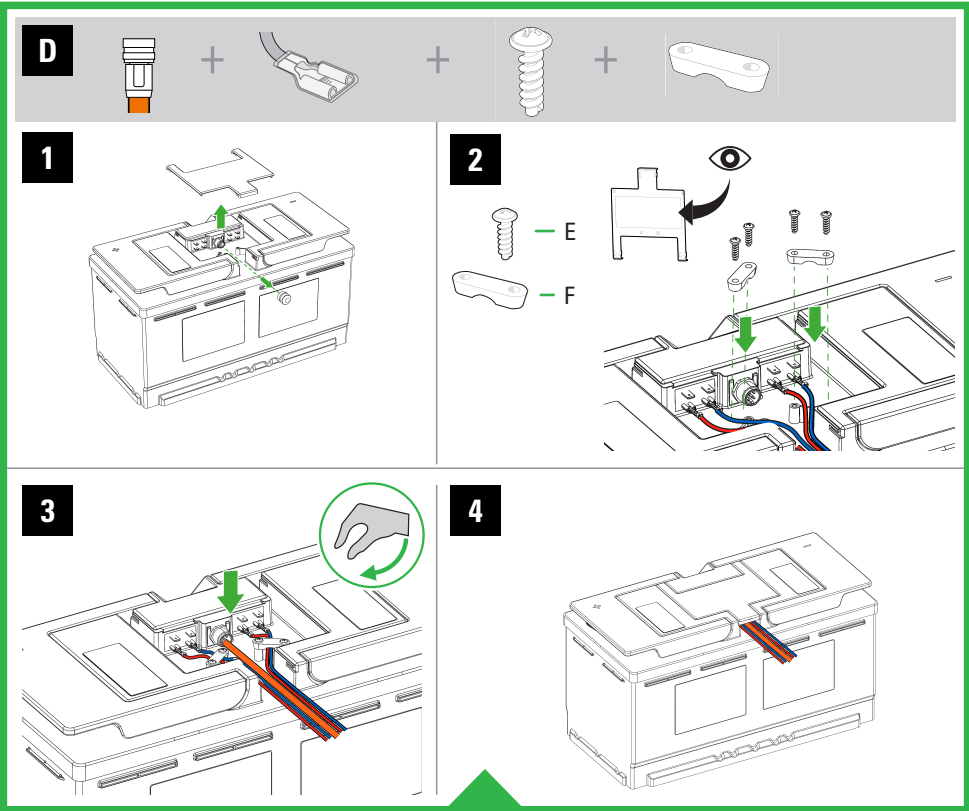

M8

1

2

- 2x  — A
- 2x  — B
- 2x  — C

3

4

**CHARGE
IMMEDIATELY**

BLUETOOTH PIN CODE