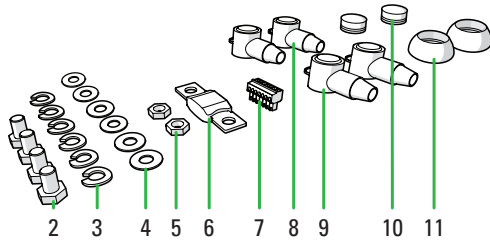

QUICK START GUIDE

1

NOMIA SERIES

12V100Ah | 12V160Ah | 12V210Ah
12V340Ah

2

3

4

5

6

7

8

9

10

11

A

CONNECTING A NORMAL RELAY