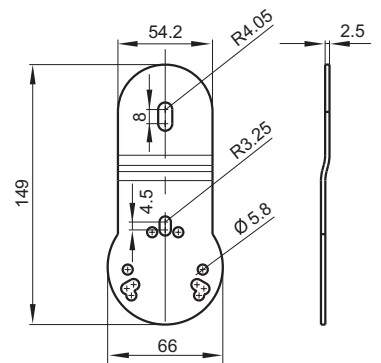

FIRMWARE UPDATES

PRODUCT DOCUMENTATION

AiM MyChron5 Steering Wheel

AiM MyChron5 Steering Wheel

Red/black
Standard version

Red/black
6 holes version

Black
Standard version

Black
6 holes version

Technical specifications

Diameter	340 mm
Weight	600 g
Colors	2 variants: red/black and black
Versions	2 versions: standard and 6 holes version
Chassis	Anodized aluminum
Finishing	Koram Nabuk + shammy leather

Part numbers

X07VKM5N	Standard Steering wheel black
X07VKM5R	Standard Steering wheel red/black
X07VKM5TKN	6 holes version Steering wheel black
X07VKM5TKR	6 holes version Steering wheel red/black

In the box