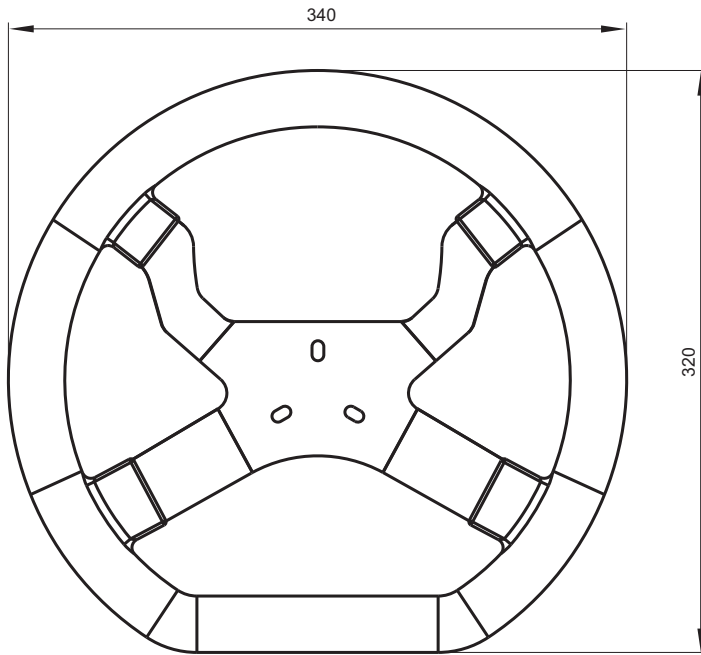

FIRMWARE UPDATES

PRODUCT DOCUMENTATION

AiM MyChron5 Steering Wheel

AiM MyChron5 Steering Wheel

Red/black
Standard version

Red/black
6 holes version

Black
Standard version

Black
6 holes version

Technical specifications

Diameter	340 mm
Weight	600 g
Colors	2 variants: red/black and black
Versions	2 versions: standard and 6 holes version
Chassis	Anodized aluminum
Finishing	Koram Nabuk + shammy leather

Part numbers

X07VKM5N	Standard Steering wheel black
X07VKM5R	Standard Steering wheel red/black
X07VKM5TKN	6 holes version Steering wheel black
X07VKM5TKR	6 holes version Steering wheel red/black

In the box