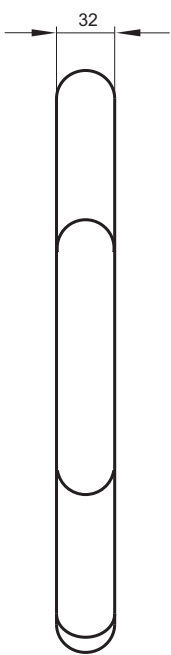

AIMSHOP.COM

• LAP TIMERS • LOGGERS • CAMERAS • DASHES • SENSORS • AND MORE

SHOP NOW

AiM Infotech

AiM MyChron5 SteeringWheel

Release 1.02

VISIT SUPPORT CENTER

SOFTWARE DOWNLOADS

FIRMWARE UPDATES

PRODUCT DOCUMENTATION

AiM MyChron5 Steering Wheel

AiM MyChron5 Steering Wheel

Red/black
Standard version

Red/black
6 holes version

Black
Standard version

Black
6 holes version

Technical specifications

Diameter	340 mm
Weight	600 g
Colors	2 variants: red/black and black
Versions	2 versions: standard and 6 holes version
Chassis	Anodized aluminum
Finishing	Koram Nabuk + shammy leather

Part numbers

X07VKM5N	Standard Steering wheel black
X07VKM5R	Standard Steering wheel red/black
X07VKM5TKN	6 holes version Steering wheel black
X07VKM5TKR	6 holes version Steering wheel red/black

In the box