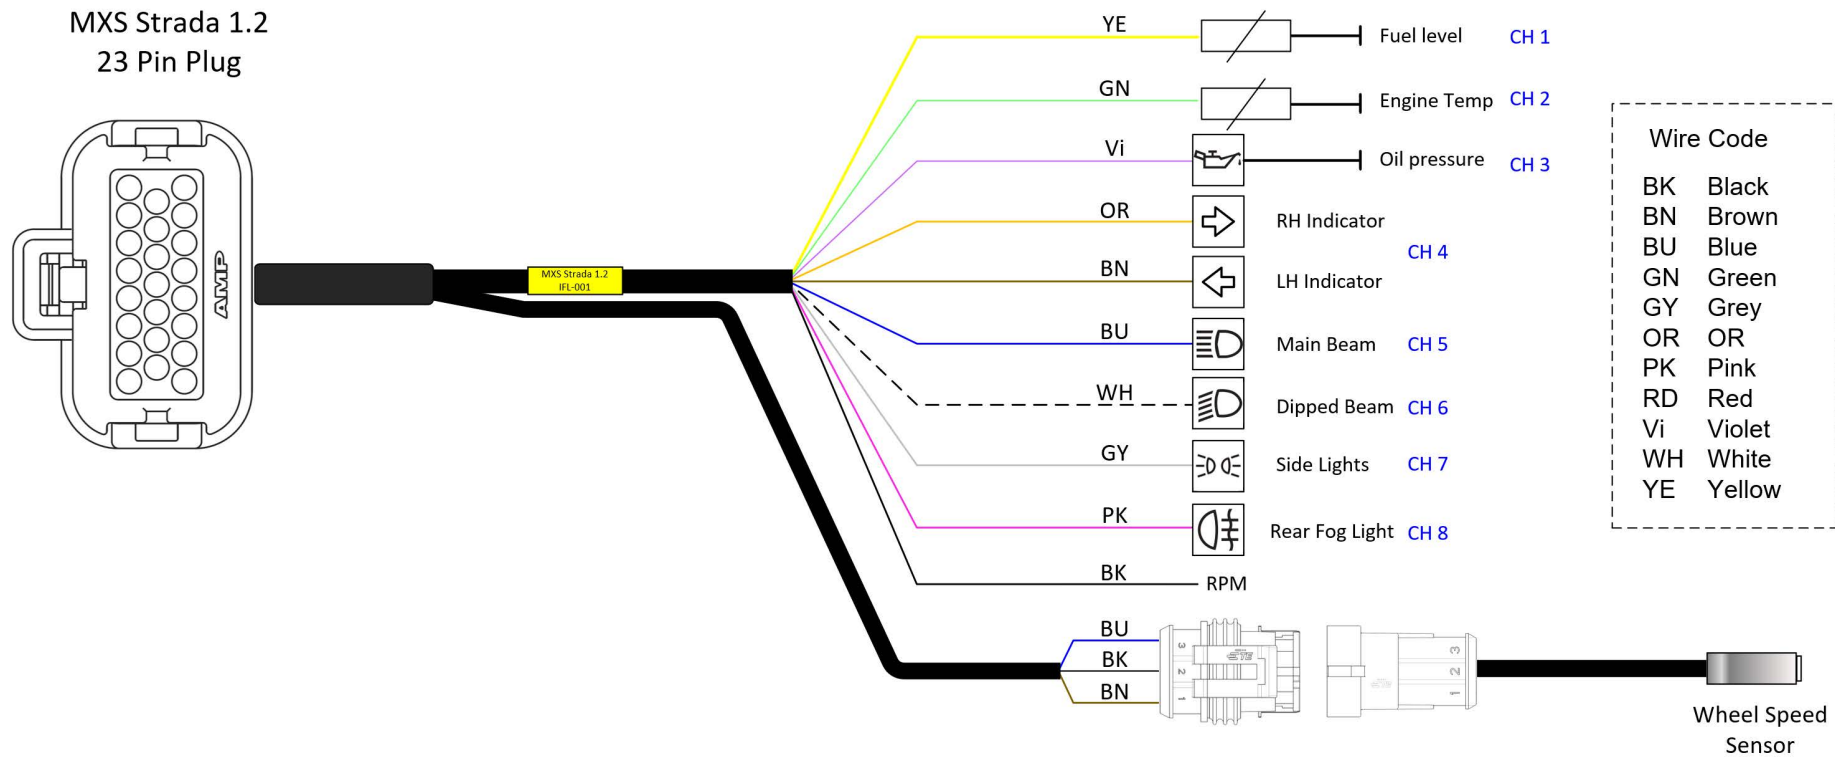

### MXS Strada 1.2 Interface Loom

VISIT SUPPORT CENTER

SOFTWARE DOWNLOADS

FIRMWARE UPDATES

PRODUCT DOCUMENTATION