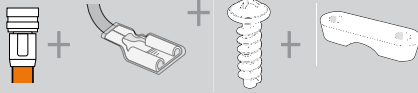

B

CONNECTION TO EPSILON 12V100Ah/12V150Ah

1