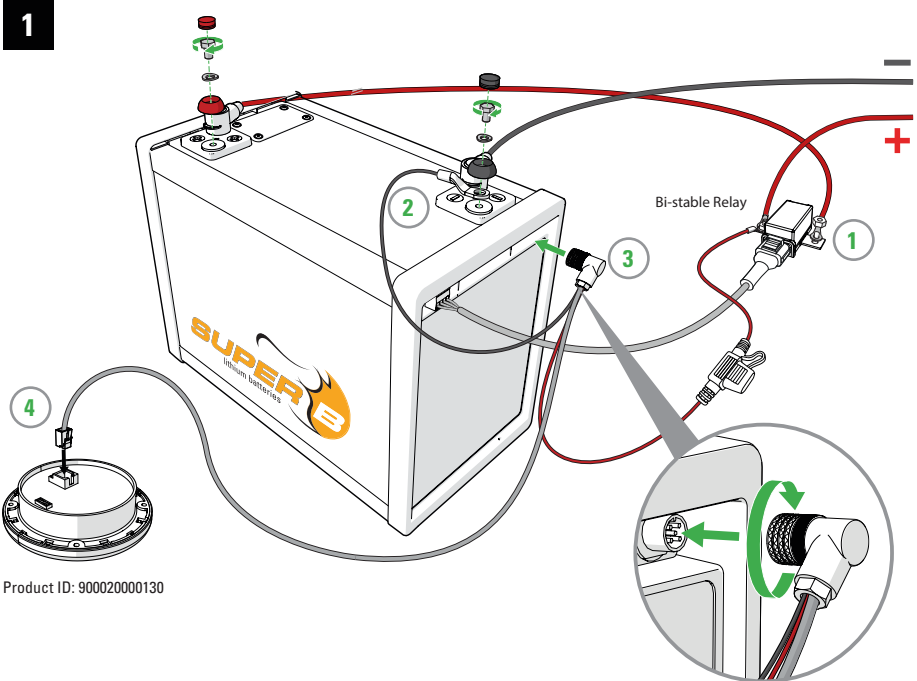

CONNECTION TO NOMIA SERIES