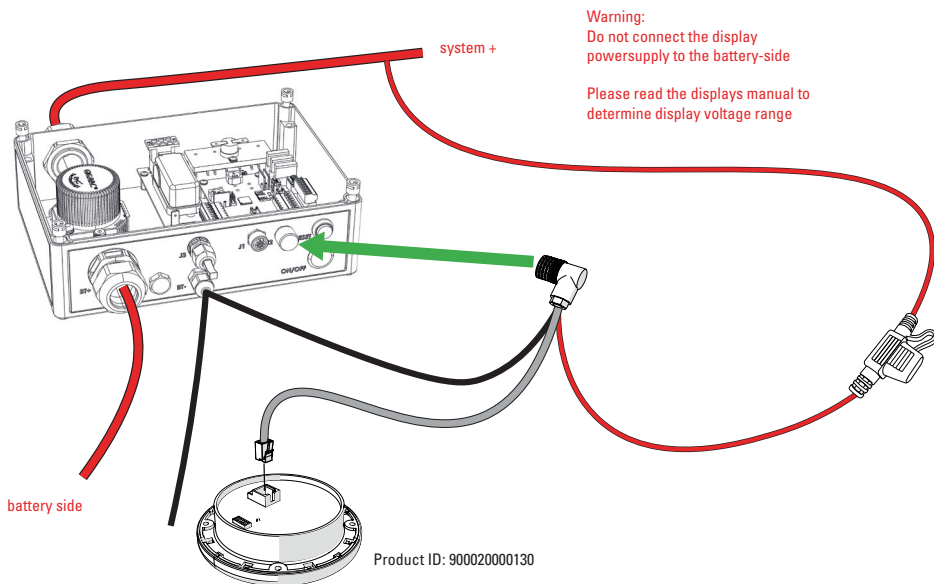

D

CONNECTION TO THE BATTERY INTERFACE BOX (BIB)

VISIT SUPPORT CENTER

SOFTWARE DOWNLOADS

FIRMWARE UPDATES

PRODUCT DOCUMENTATION