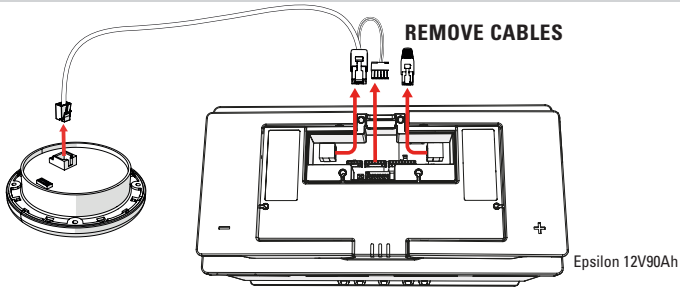

EXCHANGE EPSILON 12V90Ah FOR EPSILON 12V100Ah/12V150Ah WITH RJ45 TO M12 CABLE

1