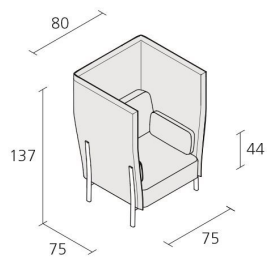

Alias

ELEVEN HIGH BACK / 865

PearsonLloyd

One-seater sofa with die-cast aluminium legs and steel frame. Seat cushion, back and arms in polyurethane covered with fabric. Panels covered with fabric.

INFORMATION

Max number pieces
per a box

1,116

Volume in m³

61

Gross weight in Kg

FINISHES ELEVEN HIGH BACK / 865

POLISHED ALUMINIUM

AB