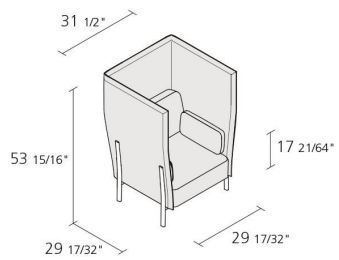

Alias

ELEVEN HIGH BACK / 865

PearsonLloyd

One-seater sofa with die-cast aluminium legs and steel frame. Seat cushion, back and arms in polyurethane covered with fabric. Panels covered with fabric.

INFORMATION

Max number pieces
per a box

1,116

Volume in m³

61

Gross weight in Kg

FINISHES ELEVEN HIGH BACK / 865

POLISHED ALUMINIUM

AB