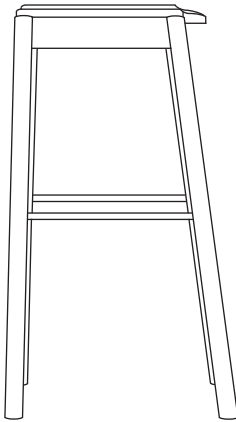

Prd

Tangerine Stool

Designer- Simon James / Year 2014

Made from solid oak, the Tangerine Stool is an extension of the popular Tangerine family. It's lightweight and streamlined appearance is tempered by the robustness of steel footrests, making this product robust and hard wearing.

Available in Natural or Black.

Resident

Resident Headquarters
61 Upper Queen Street
Newton Auckland New Zealand
Ph +64 9 601 9241
www.resident.co.nz

Prd

330mm (13")

370mm (14.6")

690mm (27.2")

330mm (13")

Product Description

Bar Stool

Product Code

TAN002N - Tangerine Stool Natural

TAN002B - Tangerine Stool Black

Materials

Solid Oak

Colour Options

Natural Oak

Black Stain

*Custom colours available, minimum order qty 50

Packaging dimensions

1 per box

W 42 x D 45 x H 75cm

W 16.5 x D 17.7 x H 29.5inch

CBM - 0.14