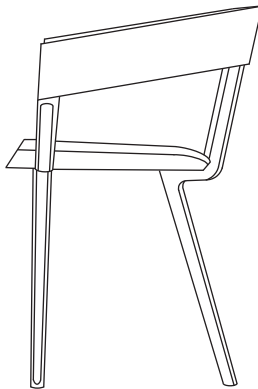

## Resident

Resident Headquarters  
61 Upper Queen Street  
Newton Auckland New Zealand  
Ph +64 9 601 9241  
[www.resident.co.nz](http://www.resident.co.nz)

Top

500mm (19.6")

600mm (23.6")

Side

Floor to seat 450mm (17.7")

750mm (29.5")

500mm (19.6")