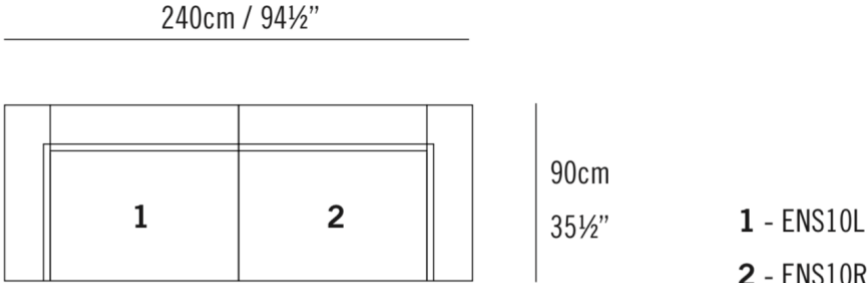

Endless Composition 3

Arm Height - 57cm / 22½"

Endless Composition 6