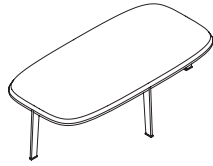

Area

Area 120 x 60 AREA3501
L 120cm D 60cm H 35cm / L 47¼" D 23¾" H 13¾"

Area 110 x 110 AREA3502
L 110cm D 110cm H 35cm / L 43¼" D 43¼" H 13¾"

Area 180 x 90 AREA3503
L 180cm D 90cm H 35cm / L 71" D 35½" H 13¾"

Wood Top - Walnut / Oak
Legs - Chrome / Bronzato

**BEN
SEN**

A solid wood coffee table in three sizes to compliment any space. The AREA has pleasing rounded curves and a beveled edge on the top (available in both walnut or oak), and legs which come in either chrome or bronzato metal finish.