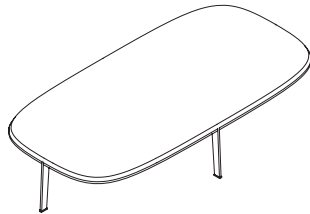

Area

Area 120 x 60 AREA3501
L 120cm D 60cm H 35cm / L 47¼" D 23¾" H 13¾"

Area 110 x 110 AREA3502
L 110cm D 110cm H 35cm / L 43¼" D 43¼" H 13¾"

Area 180 x 90 AREA3503
L 180cm D 90cm H 35cm / L 71" D 35½" H 13¾"

Wood Top - Walnut / Oak
Legs - Chrome / Bronzato

**BEN
SEN**

A solid wood coffee table in three sizes to compliment any space. The AREA has pleasing rounded curves and a beveled edge on the top (available in both walnut or oak), and legs which come in either chrome or bronzato metal finish.