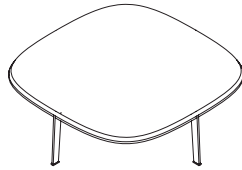

Area

Area 120 x 60 AREA3501
L 120cm D 60cm H 35cm / L 47¼" D 23¾" H 13¾"

Area 110 x 110 AREA3502
L 110cm D 110cm H 35cm / L 43¼" D 43¼" H 13¾"

Area 180 x 90 AREA3503
L 180cm D 90cm H 35cm / L 71" D 35½" H 13¾"

Wood Top - Walnut / Oak
Legs - Chrome / Bronzato

**BEN
SEN**

A solid wood coffee table in three sizes to compliment any space. The AREA has pleasing rounded curves and a beveled edge on the top (available in both walnut or oak), and legs which come in either chrome or bronzato metal finish.