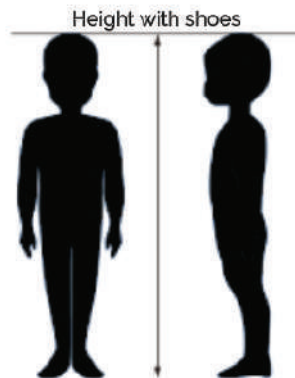

GRADkids CAP AND GOWN SIZE CHART

PRESCHOOL • KINDERGARTEN • CHOIR

Size	Height	Height (cm)	Weight Below
27	3'6" - 3'8"	107 - 113 cm	100 lbs
30	3'9" - 3'11"	114 - 120 cm	100 lbs
33	4'0" - 4'2"	121 - 127 cm	100 lbs
36	4'3" - 4'5"	129 - 134 cm	130 lbs

Gown Measuring Instructions

- Measure students from floor to head. We recommend that you measure height with shoes on.
- Head measurements are not needed as caps have one size that fits all.

ONE SIZE FITS ALL

Cap size
measures 6 $\frac{1}{8}$ - 7.

 hello@gradkids.com

 www.gradkids.com