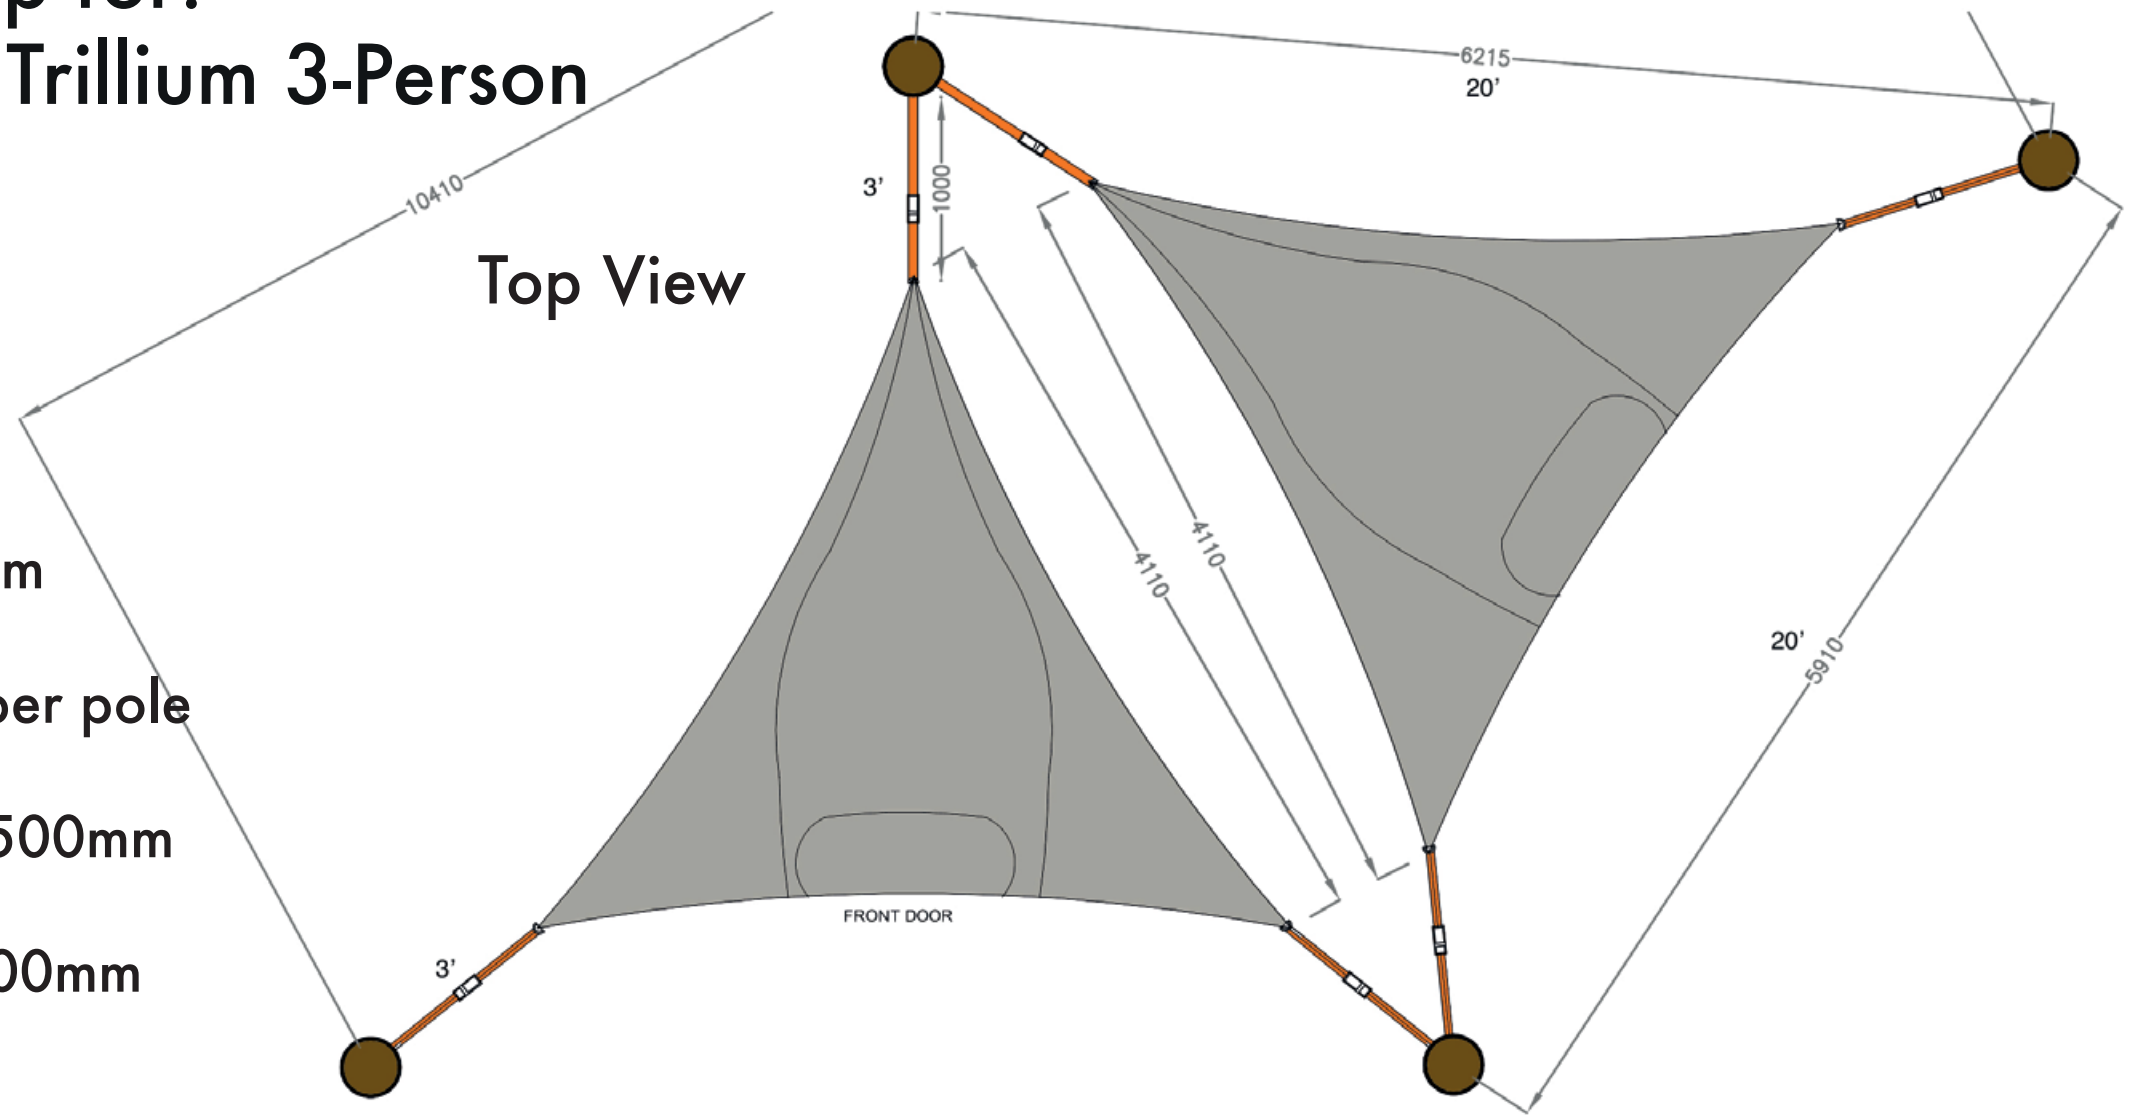

# Wooden Pole Set Up for: Stingray, Vista and Trillium 3-Person DIAGRAM

Scale 1:50

## Top View

Telegraph poles, or similar:  
11.5ft/3,500mm x 10"/250mm

10 x 20kg bags of Postcrete per pole

Hole Diameter: 22"/480mm-500mm

Hole Depth: between 4ft/1,200mm

## Front View