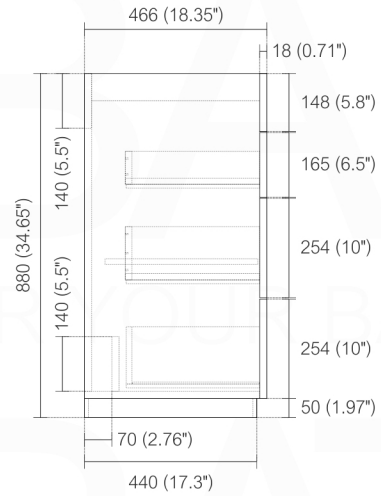

# MILANO KFM48D

Sink: DL48DSINK

Dimensions:	width	depth	height
inches	47.5"	18.5"	35.12"
mm	1206	470	892

NOTE: DIMENSIONS AND TECHNICAL DETAILS ARE SUBJECT TO CHANGE WITHOUT NOTICE

. FRONT ELEVATION

. SIDE ELEVATION