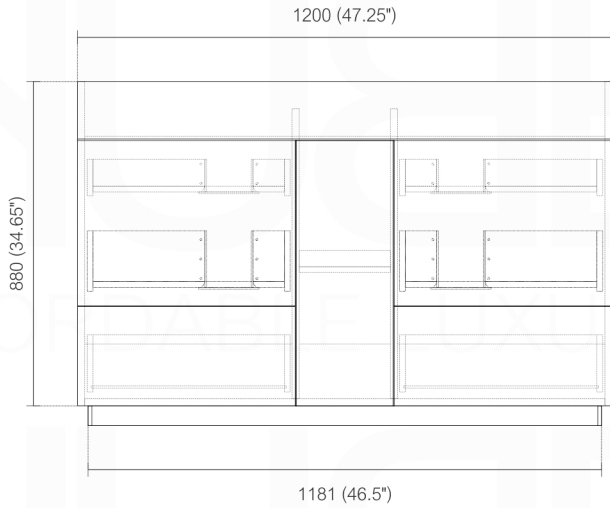

# MILANO KFM48D

Sink: DL48DSINK

Dimensions:	width	depth	height
inches	47.5"	18.5"	35.12"
mm	1206	470	892

NOTE: DIMENSIONS AND TECHNICAL DETAILS ARE SUBJECT TO CHANGE WITHOUT NOTICE

. FRONT ELEVATION

. SIDE ELEVATION