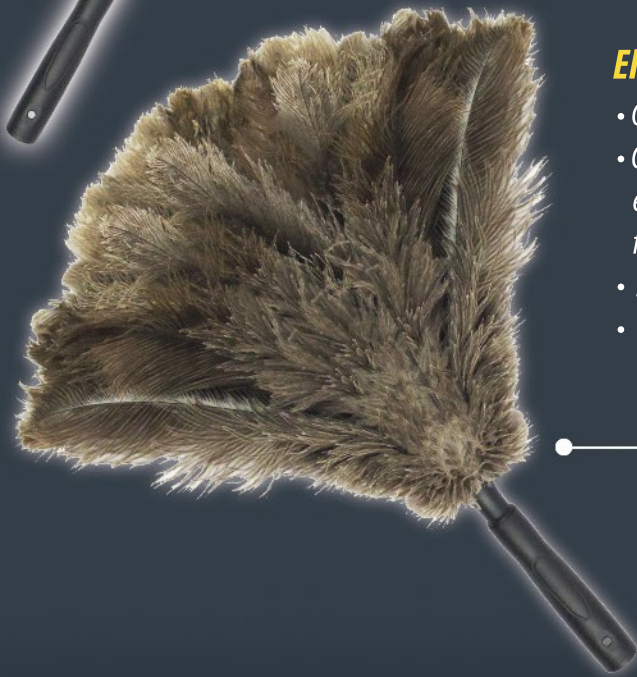

INTRODUCING ETTORE'S NEW PRO+ ELITE DUSTING PRODUCTS

Elite Cobweb Duster

- 40% fuller brush head
- Contoured Shape and soft bristles easily remove dust and cobwebs from corners!
- Split tip bristles easily hold cobwebs, fine dust and dirt!
- Can be used with handle or our Click-Lock secure lock system.

Elite MicroSwipe Duster

- Unique MicroSwipe technology easily removes 40% more dust and dirt than standard dusters
- Great for heavy duty as well as delicate surfaces
- Cleans easily with mild soap and water
- Can be used with handle or our Click-Lock secure lock system

Elite Poly Duster

- Great for furniture, lighting, shutter and blinds, baseboards, mantels and ledges!
- Bendable for hard to reach surfaces, and cleans quickly with Electro-Static action!
- Can be used with handle or our Click-Lock secure lock system

Elite MicroSwipe Ceiling Fan Duster

- Great for all sizes of ceiling fans
- Contoured shape and soft MicroSwipe bristles easily removed 35% more dust and cobwebs from corners
- Machine washable removable sleeve
- Can be used with handle or our Click-Lock secure lock system