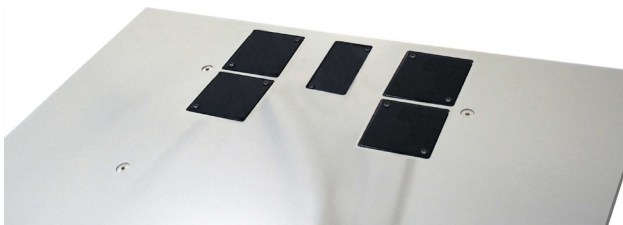

No obligations

Don't need any customization? You are still covered

Blank plates neatly covering the slots are included with any lectern. Your lectern always looks sharp and nice.

Check the lectern's description to see how many modules it can accept (The Y5 lectern can not accept install-yourself modules).