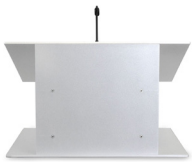

K8 Tabletop lectern