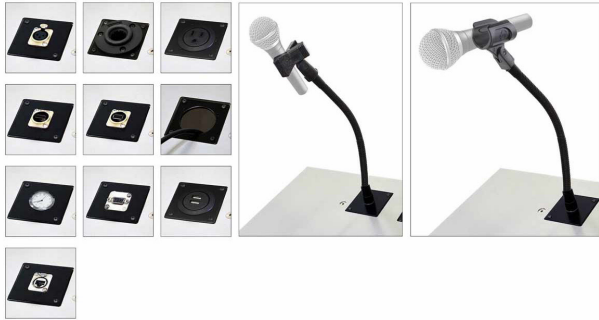

Y7 Collapsible lectern

K8 Tabletop lectern

K9 Natural Tabletop lectern

K9 Mahogany Tabletop lectern

Customization

The Simplest and Most Powerful Customization System

Customization

Fully customize your lectern, anytime

Easily customize your lectern by getting one or more modules, from a microphone connector to a power outlet.

How does it work

The Most User-Friendly Customization System

You get complete control: we have prepared the lectern's top shelf with 2 to 4 slots that can accept any install-yourself module + a central location for a reading lamp. You decide what you want to install and where you install it.