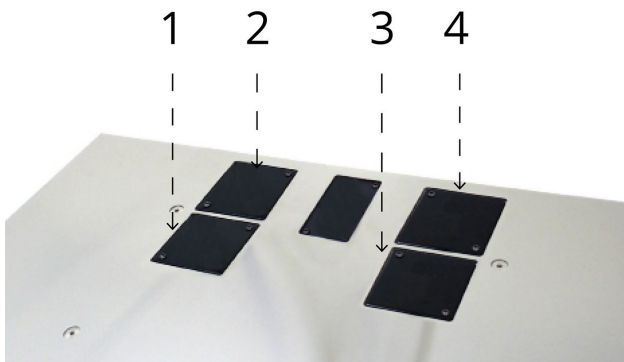

Y7 Collapsible lectern

K8 Tabletop lectern

K9 Natural Tabletop lectern

K9 Mahogany Tabletop lectern

Customization

The Simplest and Most Powerful Customization System

Customization

Fully customize your lectern, anytime

Easily customize your lectern by getting one or more modules, from a microphone connector to a power outlet.

How does it work

The Most User-Friendly Customization System

You get complete control: we have prepared the lectern's top shelf with 2 to 4 slots that can accept any install-yourself module + a central location for a reading lamp. You decide what you want to install and where you install it.