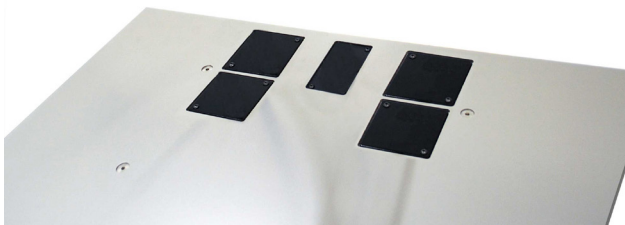

No obligations

Don't need any customization? You are still covered

Blank plates neatly covering the slots are included with any lectern. Your lectern always looks sharp and nice.

Check the lectern's description to see how many modules it can accept (The Y5 lectern can not accept install-yourself modules).