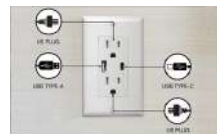

OVERLOAD PROTECTION
Automatically shuts down to protect your devices once it has reached the maximum capacity of loads.

PLUG AND CHARGE
All you need is a USB cable to connect to the USB Type-A port or USB Type-C port.