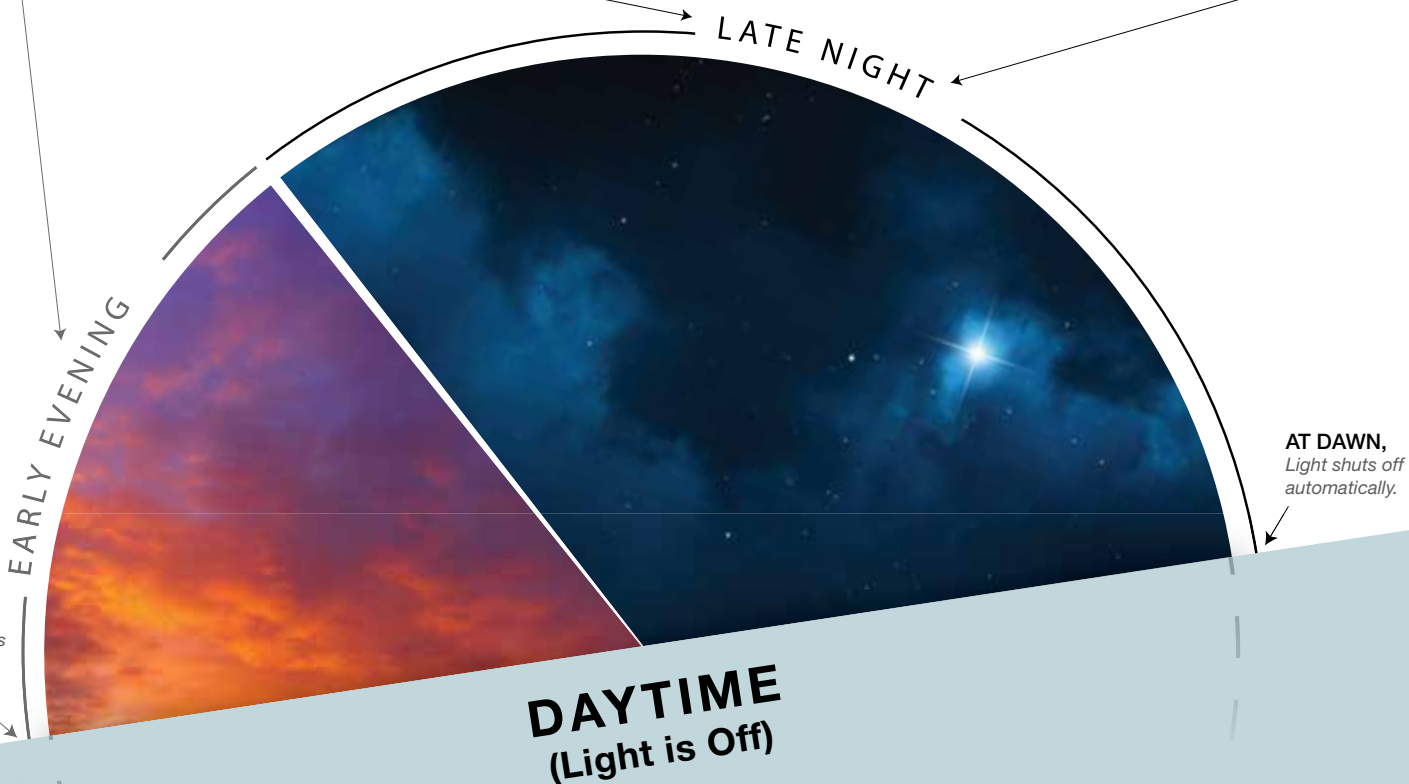

AT DUSK,
Photocell turns
on the light
automatically.

AT DAWN,
Light shuts off
automatically.

DAYTIME
(Light is Off)