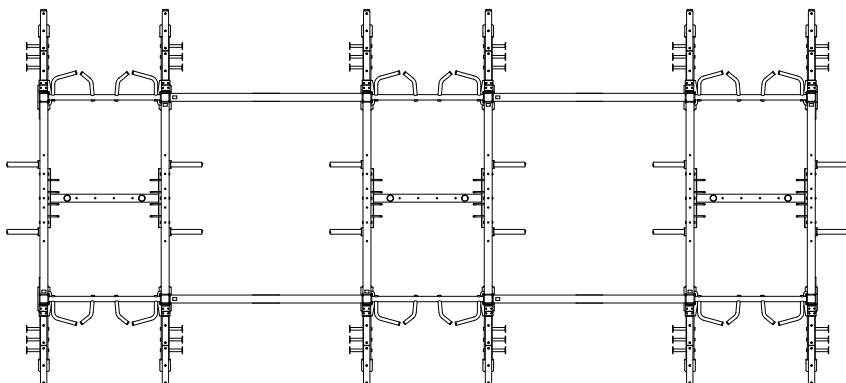

Model number	XSS-6-24-X1
Footprint	289.5" x 128.7" (735 cm x 326 cm)
Height	Frame 107.1" (272 cm) Optional Ball Target 129.0" (328 cm)
Minimum Required Live Area	336" x 229" (853 cm x 581 cm)
Upright Height Options	9 ft (XRACK-9U) Standard; Optional 8 ft (XRACK-8U)
Upright Color Options	Storm Grey, High Wear Red, Blue, Orange, and Platinum
Warranty	10 year frame and welds/1 year parts/90 days misc.

TOP VIEW

MAIN OPTIONS / SUBSTITUTIONS

- BALL TARGET
- PULL-UP CROSSES
- DIP/STEP/ATTACHMENT ANCHOR
- UPPER BAND PEG ATTACHMENT
- UPRIGHT COLORS & 8' HEIGHT OPTION
- PLATFORM & INSERT
- GROUND ROTATIONAL TRAINER
- BATTLE ROPE ANCHOR
- ENDLESS ROPE
- FLYING PULL-UP
- HEAVY BAG ATTACHMENT