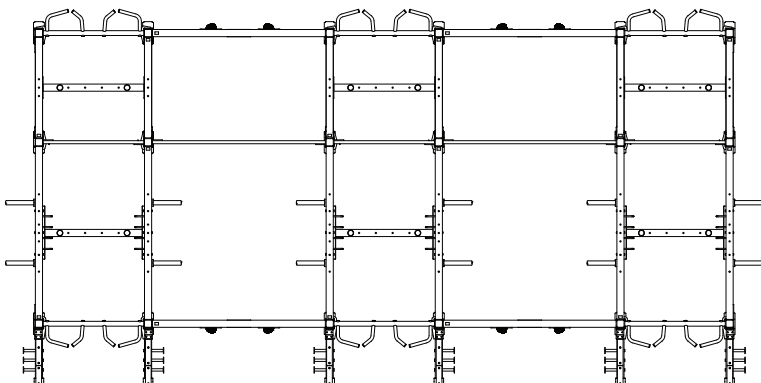

Model number	XSS-10-24-X1
Footprint	289.5" x 151.6" (735 cm x 385 cm)
Height	Frame 107.1" (272 cm) Optional Ball Target 129.0" (328 cm)
Minimum Required Live Area	336" x 206" (853 cm x 523 cm)
Upright Height Options	9 ft (XRACK-9U) Standard; Optional 8 ft (XRACK-8U)
Upright Color Options	Storm Grey, High Wear Red, Blue, Orange, and Platinum
Warranty	10 year frame and welds/1 year parts/90 days misc.

TOP VIEW

MAIN OPTIONS / SUBSTITUTIONS

- BALL TARGET
- PULL-UP CROSSES
- DIP/STEP/ATTACHMENT ANCHOR
- UPPER BAND PEG ATTACHMENT
- UPRIGHT COLORS & 8' HEIGHT OPTION
- PLATFORM & INSERT
- GROUND ROTATIONAL TRAINER
- BATTLE ROPE ANCHOR
- ENDLESS ROPE
- FLYING PULL-UP
- HEAVY BAG ATTACHMENT