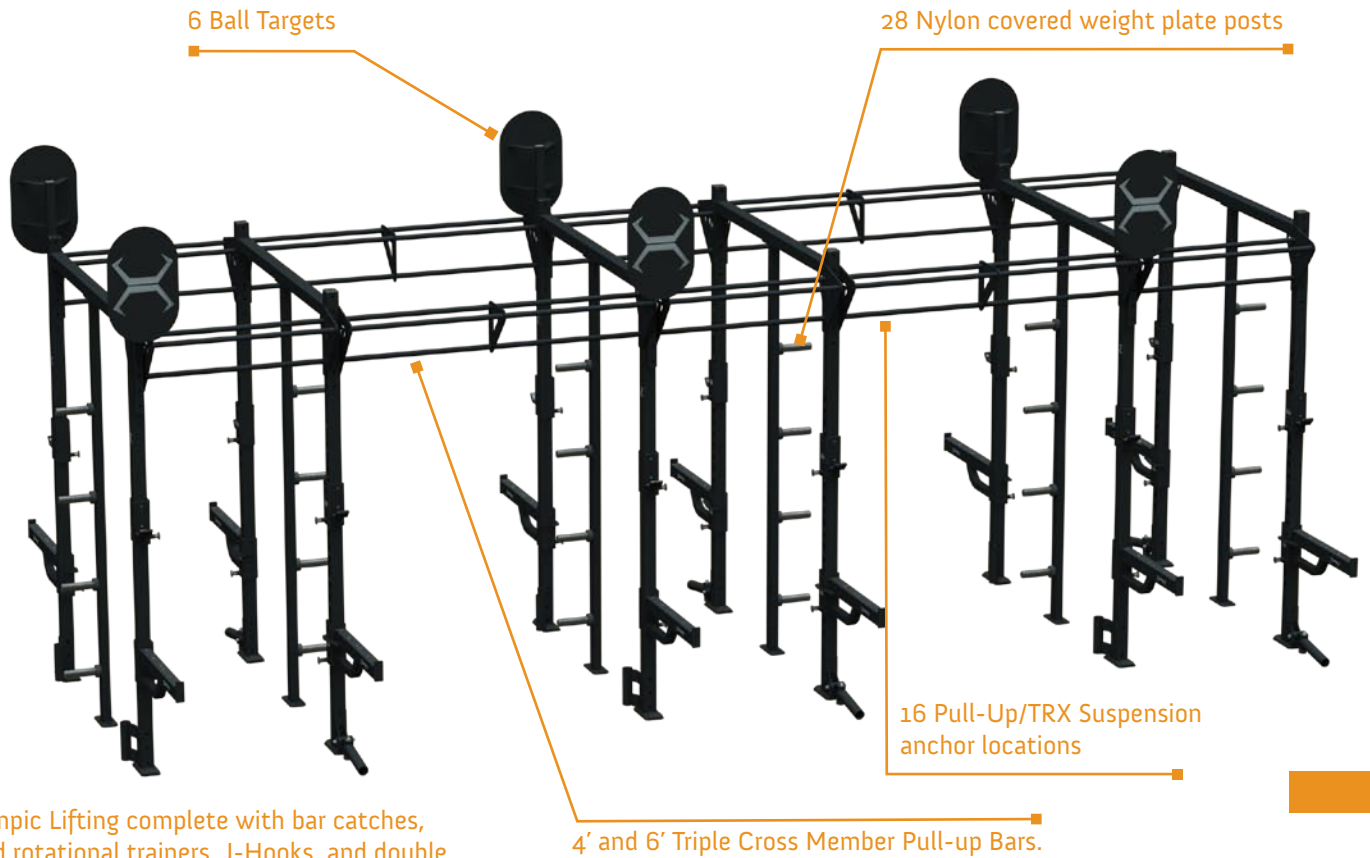

# 24 X 6 STORAGE A2 PACKAGE

6 Olympic Lifting complete with bar catches, ground rotational trainers, J-Hooks, and double plays (bar storage & battle rope anchor)

4' and 6' Triple Cross Member Pull-up Bars.

Model number	XRS-6-24-A2
Footprint	288.9" x 83.4" (734 cm x 212 cm)
Height	Frame: 107.1" (272 cm) Ball Target: 126.7" (322 cm)
Minimum Required Live Area	29' x 15' (8.8 m x 4.6 m)
Warranty	10 year frame and welds/1 year parts/90 days misc.

TOP VIEW

Note: X-Racks are required to be bolted to a concrete sub-floor