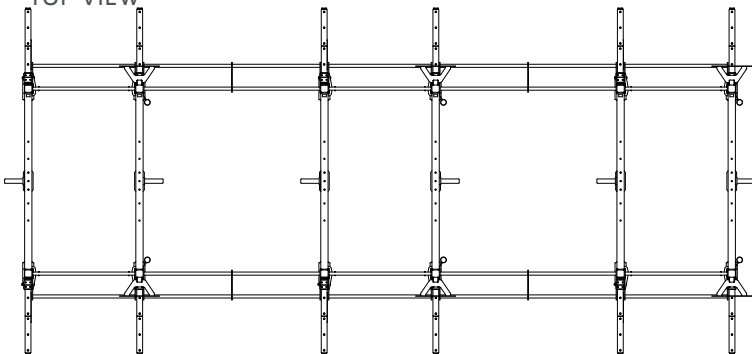

# 24 X 6 STORAGE A2 PACKAGE

6 Olympic Lifting complete with bar catches, ground rotational trainers, J-Hooks, and double plays (bar storage & battle rope anchor)

4' and 6' Triple Cross Member Pull-up Bars.

Model number	XRS-6-24-A2
Footprint	288.9" x 83.4" (734 cm x 212 cm)
Height	Frame: 107.1" (272 cm) Ball Target: 126.7" (322 cm)
Minimum Required Live Area	29' x 15' (8.8 m x 4.6 m)
Warranty	10 year frame and welds/1 year parts/90 days misc.

TOP VIEW

Note: X-Racks are required to be bolted to a concrete sub-floor