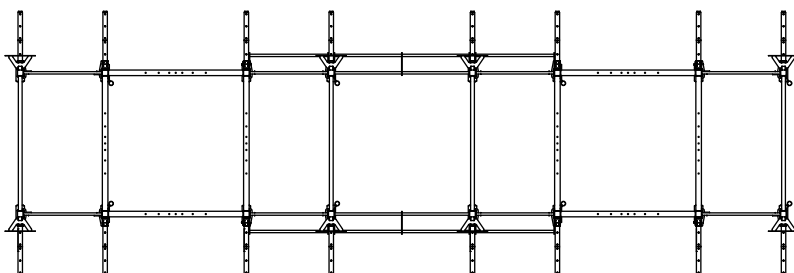

# 34 X 6 PULL-UP RIG

X1 PACKAGE

Model number	XRFS-6-34-X1
Footprint	404.9" x 83.4" (1028 cm x 212 cm)
Height	Frame: 142.8" (363 cm)
Minimum Required Live Area	39' x 15' (11.9 m x 4.6 m)
Warranty	10 year frame and welds/1 year parts/90 days misc.

### TOP VIEW

Note: X-Racks are required to be bolted to a concrete sub-floor