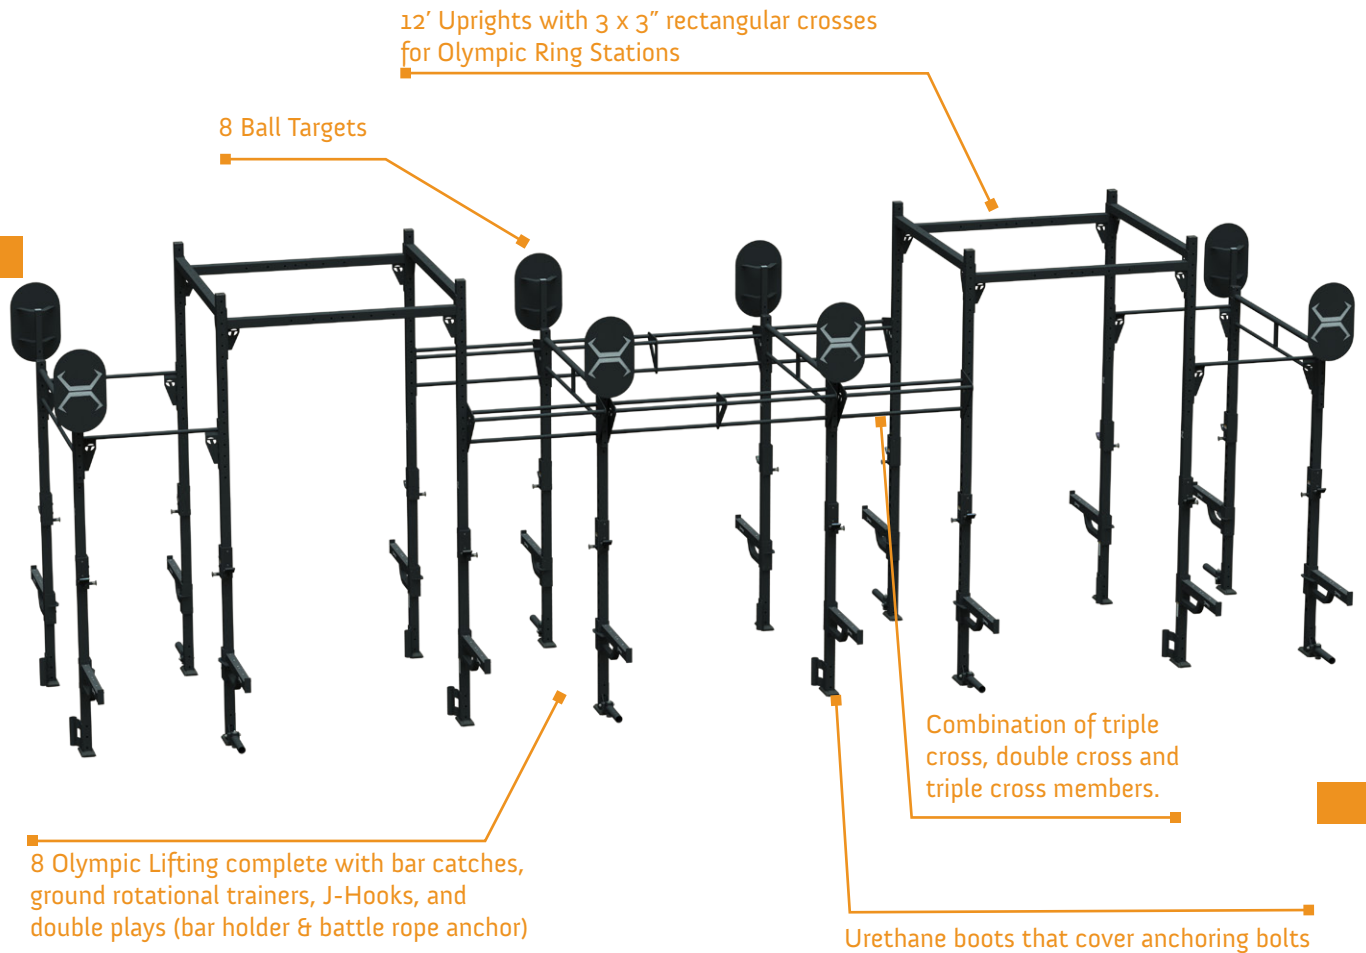

# 34 X 6 PULL-UP RIG

X1 PACKAGE

Model number	XRFS-6-34-X1
Footprint	404.9" x 83.4" (1028 cm x 212 cm)
Height	Frame: 142.8" (363 cm)
Minimum Required Live Area	39' x 15' (11.9 m x 4.6 m)
Warranty	10 year frame and welds/1 year parts/90 days misc.

### TOP VIEW

Note: X-Racks are required to be bolted to a concrete sub-floor