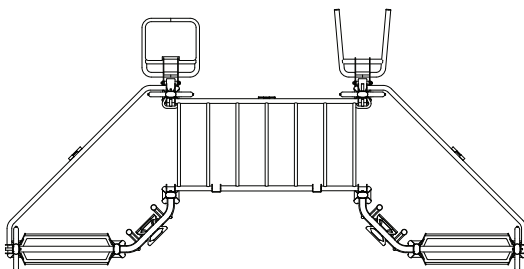

Model number	XLM1-X3
Footprint	215.9" x 71.1" (548 cm x 181 cm)
Height	Frame 98.5" (250 cm) Optional Ball Target 129.0" (328 cm)
Minimum Required Live Area	21.5' x 11.6' (6.5 m x 3.5 m)
Color Options	Platinum, Illusion Orange, Illusion Red (With Clear Coat)
Warranty	10 year frame and welds/1 year parts/90 days misc.

TOP VIEW

Note: X-Lab is required to be bolted to a concrete sub-floor.

MAIN OPTIONS / SUBSTITUTIONS

- BALL TARGET
- GROUND ROTATIONAL TRAINER
- BATTLE ROPE ANCHOR
- CABLE COMPONENT STATIONS
- HEAVY BAG ANCHOR
- DIP
- PLYO
- BALL REBOUNDER
- ENDLESS ROPE
- ACCESSORY TRAY (UP TO 4 PER BAY)
- RESISTANCE BAND UPRIGHT