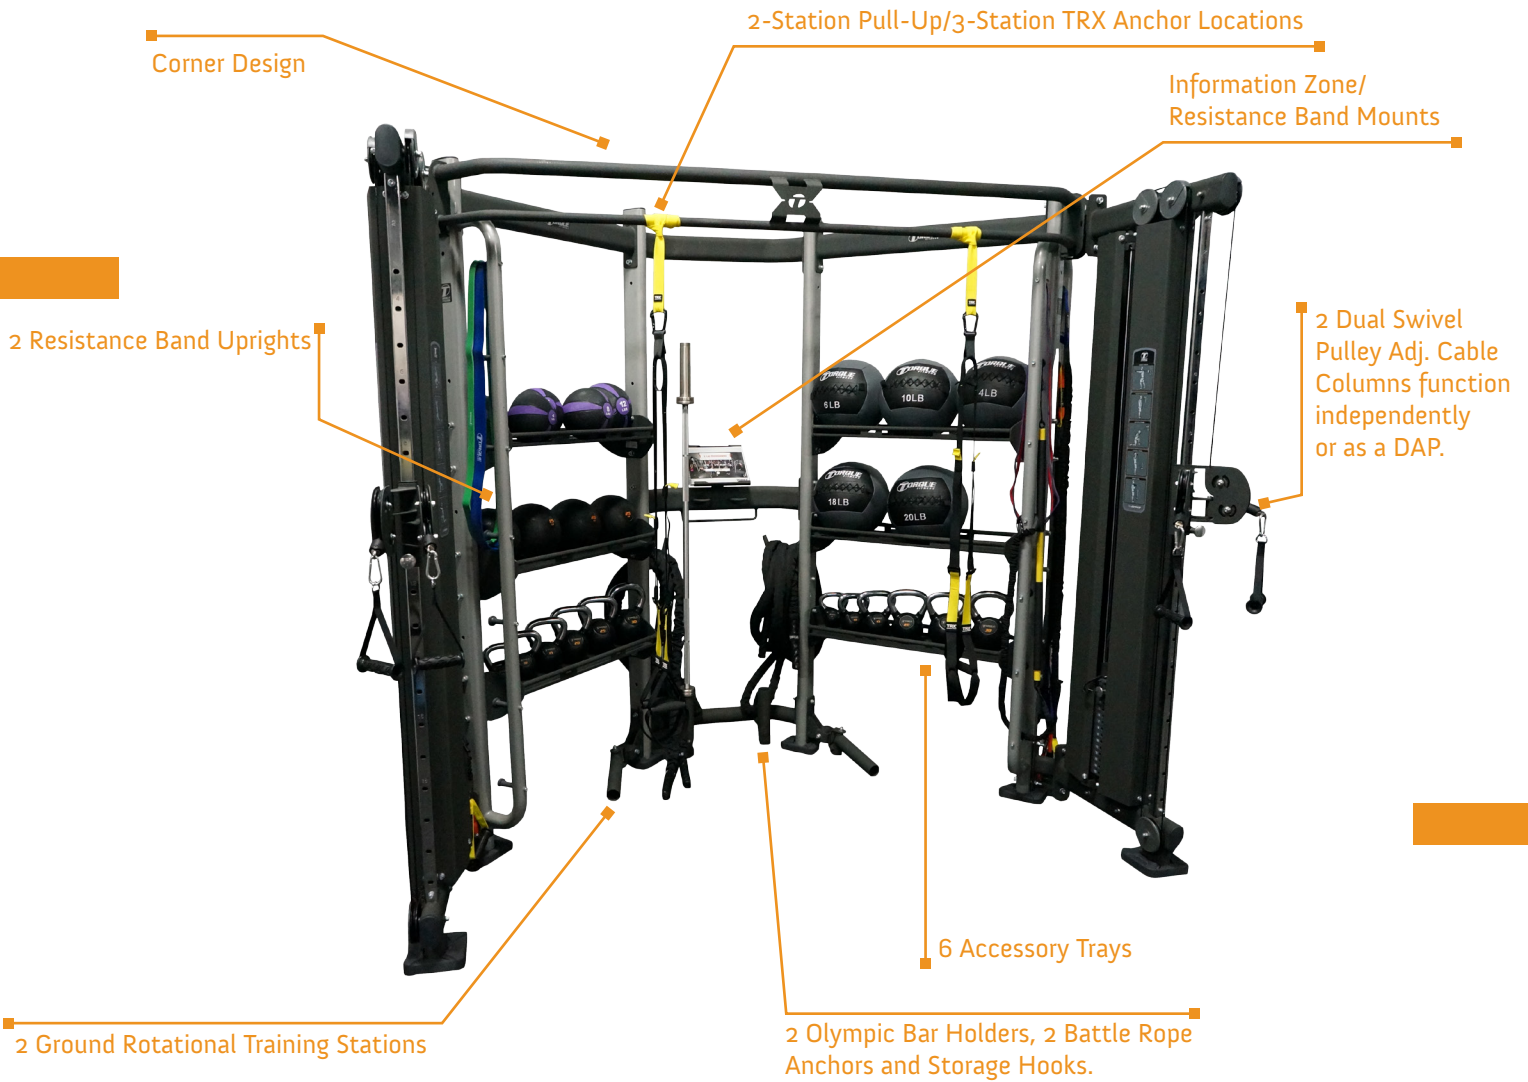

EDGE X4 PACKAGE

Model number	XLE-X4
Footprint	54.1" x 132.8" (137 cm x 337 cm)
Height	98.5" (250 cm)
Minimum Recommended Live Area	13.5' x 13.5' Corner (4.1 m x 4.1 m Corner)
Warranty	10 year frame and welds/1 year parts/90 days misc.

Note: Accessories shown are not included; X-Lab is required to be bolted to a concrete sub-floor