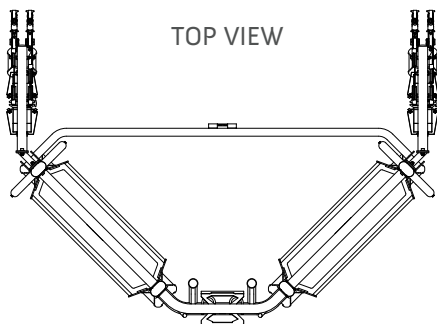

EDGE X4 PACKAGE

Model number	XLE-X4
Footprint	54.1" x 132.8" (137 cm x 337 cm)
Height	98.5" (250 cm)
Minimum Recommended Live Area	13.5' x 13.5' Corner (4.1 m x 4.1 m Corner)
Warranty	10 year frame and welds/1 year parts/90 days misc.

Note: Accessories shown are not included; X-Lab is required to be bolted to a concrete sub-floor