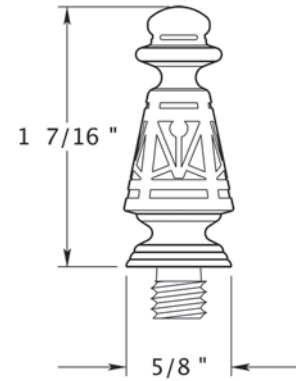

Deltana - Accessories

DSPUT - Ornate Tip

Deltana Solid Brass hinges come in an array of fine finish and maintain a superior finish due to its ability to resist oxidation.

Specifications:

BOX QTY.: 1 PC
 CASE QTY.: N/A
 WEIGHT: 100 EA., 8 LB
 DOOR THICKNESS: 7/8" - 1-3/8"
 HANDING: Reversible

Stocked Product

Finishes: 10B, 15, 15A, 3

CSBP, DSBP - Ornate Hinges

Specifications:

BOX QTY.: 1 PR
 CASE QTY.: 30 PR
 CORNERS: SQUARE
 THICKNESS: .168
 WOOD SCREW: #12 x 1-1/4"
 MACHINE SCREW: N/A

Stocked Product

Item#	Size	Finish
CSBP	4 X 4, 4.5 X 4.5	US3
DSBP	4 X 4, 4.5 X 4.5	10B, 15, 15A