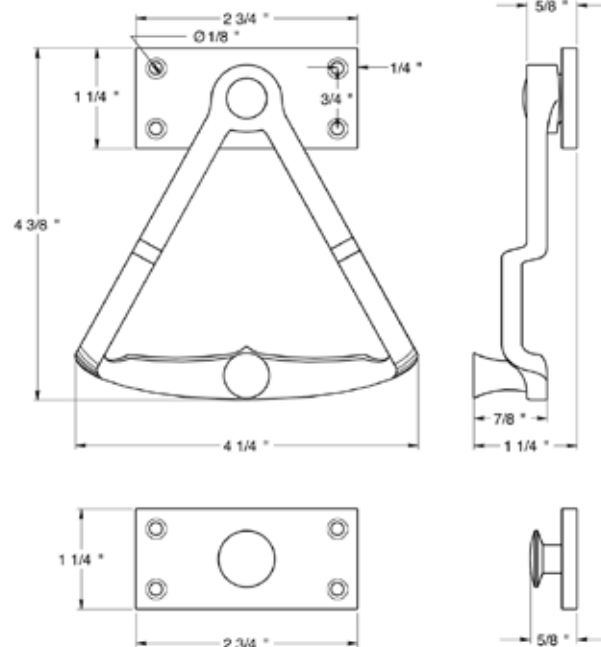

Deltana - Accessories

CF66 Series - Window Lock Casement Fastener, Solid Brass MEDIUM

Specifications:

SIZE: 2-1/16" x 1-1/16", PROJ. 1-7/8"
 BOX QTY.: 10 PC
 CASE QTY.: 100 PC
 CASE WEIGHT: 40 LB
 INCLUDED: Packed in individual poly bag with three strikes and matching screws.

Stocked Product

- Finishes: US3, 10B, 15, 26, 26D
- Ives Equal# 66MB

DDQ56 Series - Dutch Door Quadrant

Stocked Product

- Finishes: US3, 10B, 15