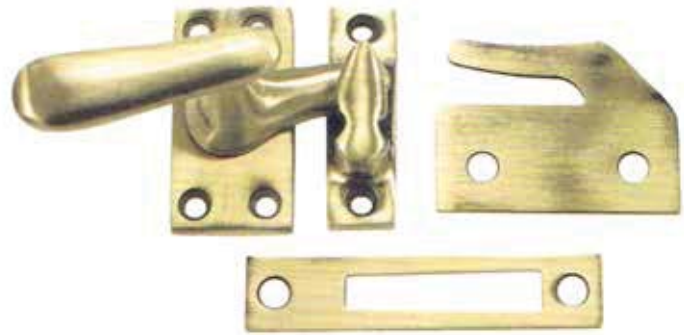

Deltana - Accessories

CF66 Series - Window Lock Casement Fastener, Solid Brass MEDIUM

Specifications:

SIZE: 2-1/16" x 1-1/16", PROJ. 1-7/8"
 BOX QTY.: 10 PC
 CASE QTY.: 100 PC
 CASE WEIGHT: 40 LB
 INCLUDED: Packed in individual poly bag with three strikes and matching screws.

Stocked Product

- Finishes: US3, 10B, 15, 26, 26D
- Ives Equal# 66MB

DDQ56 Series - Dutch Door Quadrant

Stocked Product

- Finishes: US3, 10B, 15