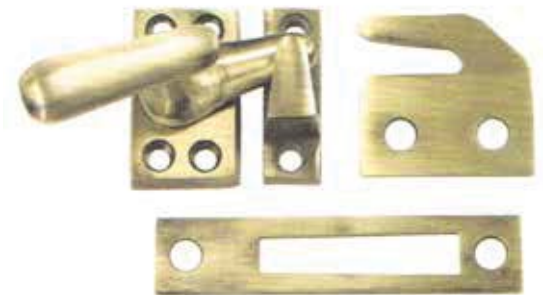

### *DASH95 Series - Spring Hinge, Double Action, Floor*

**Specifications:**

DOOR THICKNESS: 1-3/8" x 1-3/4"  
 BOX QTY: 1 PC  
 CASE QTY: 10 PCS  
 CASE WT: 40 LB

- Ball bearing
- Double-acting
- Holds open at approximately 850
- 90 LBS Load
- Adjustable tension Non-handed
- Packed one set per box with wood screws, side plates, back plate, and top pivot.

**Stocked Product**

DASH95

- **Finishes:** US3, 10B, 15, 26

JB DASH95 - Jamb Bracket only

- **Finishes:** US3, 10B, 15, 26

*JB DASH95*  
**Jamb Bracket**

**Remember:**  
 Jam Bracket  
 is sold separately.

### *CF066 Series - Window Lock Casement Fastener, Solid Brass* **SMALL**

**Specifications:**

SIZE: 1-5/8" x 7/8" , PROJ. 1-3/8"  
 BOX QTY.: 20 PC  
 CASE QTY.: 200 PC  
 CASE WEIGHT: 38 LB  
 INCLUDED: Packed in individual poly bag with three strikes and matching screws.