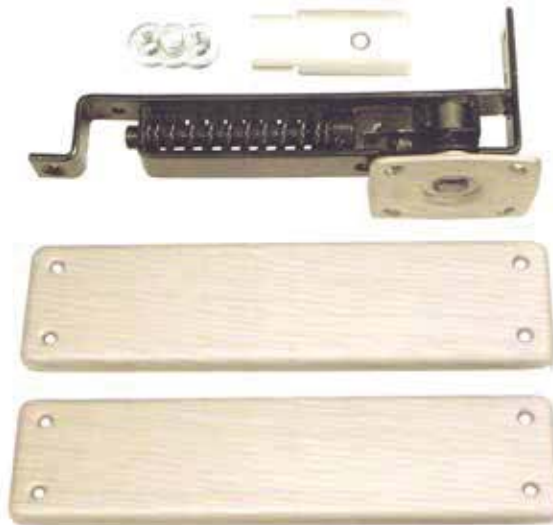

## Deltana - Accessories

### *DASH95 Series - Spring Hinge, Double Action, Floor*

**Specifications:**

DOOR THICKNESS: 1-3/8" x 1-3/4"  
 BOX QTY: 1 PC  
 CASE QTY: 10 PCS  
 CASE WT: 40 LB

- Ball bearing
- Double-acting
- Holds open at approximately 850
- 90 LBS Load
- Adjustable tension Non-handed
- Packed one set per box with wood screws, side plates, back plate, and top pivot.

**Stocked Product**

DASH95

- **Finishes:** US3, 10B, 15, 26

JB DASH95 - Jamb Bracket only

- **Finishes:** US3, 10B, 15, 26

*JB DASH95*  
**Jamb Bracket**

**Remember:**  
 Jam Bracket  
 is sold separately.

### *CF066 Series - Window Lock Casement Fastener, Solid Brass* **SMALL**

**Specifications:**

SIZE: 1-5/8" x 7/8" , PROJ. 1-3/8"  
 BOX QTY.: 20 PC  
 CASE QTY.: 200 PC  
 CASE WEIGHT: 38 LB  
 INCLUDED: Packed in individual poly bag with three strikes and matching screws.