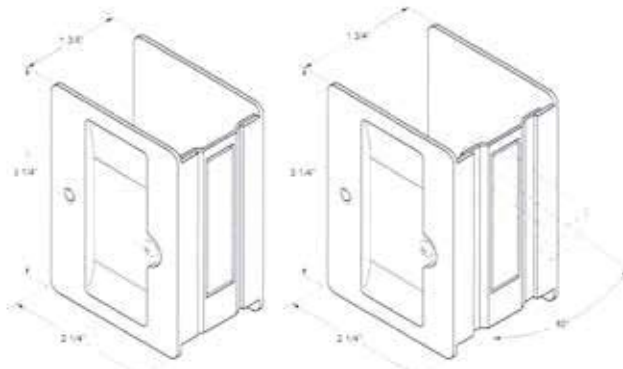

Deltana - Accessories

SDPA325 Series - Heavy Duty Pocket Locks, Adjustable, Solid Brass - Passage

Specifications:

SIZE: 3-1/4" x 2-1/4"
 BOX QTY: 10 PC
 CASE QTY: 50 PC
 CASE WT: 56 LB

Stocked Product

- **Finishes:** US3, 10B, 15, 19, 26, 26D

SDLA325 Series - Heavy Duty Pocket Locks, Adjustable, Solid Brass - Privacy

Specifications:

SIZE: 3-1/4" x 2-1/4"
 BOX QTY: 10 pc
 CASE QTY: 50 PC
 CASE WT: 62 LB
 Solid brass knob projection: 1-3/4"

Stocked Product