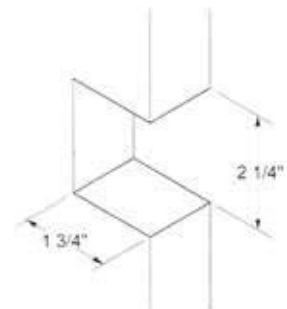

#### **Specifications:**

SIZE: 6" x 3"  
MOUNTING CENTERS: 3-3/4"  
MAX DOOR THICKNESS: 1-3/4"  
BOX WEIGHT: 1 LB  
PACKAGING: 1 pc / box with glass lens viewer, 1" diameter, 9/16"  
bore shaft  
CASE QTY: 100 PC  
CASE WEIGHT: 42 LB

#### **Specifications:**

SIZE: 2-1/2" x 2-3/4"  
BOX QTY: 10 PC  
CASE QTY: 50 PC  
CASE WT: 44 LB

#### **Specifications:**

SIZE: 2-1/2" x 2-3/4"  
BOX QTY: 10 PC  
CASE QTY: 50 PC  
CASE WT: 52 LB