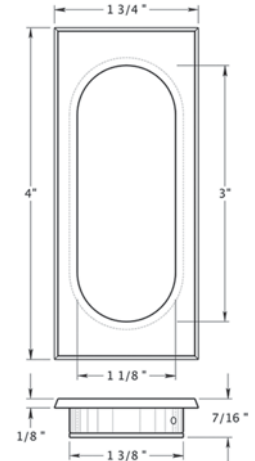

Deltana - Knobs & Pulls

FP413 - Flush Pull

Specifications:

SIZE: 4" x 1 3/4" x 7/16"
 BOX QTY: 20 PC
 CASE QTY: 200 PC
 CASE WEIGHT: 30 LB

Stocked Product

Finishes: 3, 10B, 15

EP475 Series - Edge Pulls, Solid Brass

Specifications:

BOX QTY: 20 PC
 CASE QTY: 200 PC
 CASE WEIGHT: 40 LB
 INCLUDED: Packed in individual poly bag.

Stocked Product

- Finishes: 3, 5, 10B, 15
- Ives Equal# 230