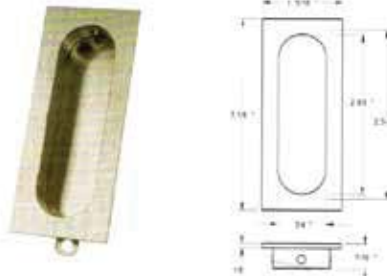

Deltana - Knobs & Pulls

FP221R Series

Specifications:

DESCRIPTION: ROUND
 DIMENSIONS: 2-1/8" DIAMETER
 BOX QTY: 50 PC
 CASE QTY: 500 PC
 CASE WT: 21 LB

Stocked Product

- Finishes: US3, 5, 10B, 15, 15A, 19, 26, 26D
- Ives Equal# 221

FP222 Series

Specifications:

DESCRIPTION: RECTANGLE
 DIMENSIONS: 3-1/8" x 1-5/16" x 7/16"
 BOX QTY: 20 PC
 CASE QTY: 200 PC
 CASE WT: 30 LB

Stocked Product

- Finishes: US3, 10B, 15, 26, 26D
- Ives Equal# 222

FP223 Series

Specifications:

DESCRIPTION: OBLONG
 DIMENSIONS: 3-1/2" x 1-1/4" x 5/16"
 BOX QTY: 40 PC
 CASE QTY: 400 PC
 CASE WT: 21 LB

Stocked Product

- Finishes: US3, 10B, 15, 19, 26, 26D
- Ives Equal# 223