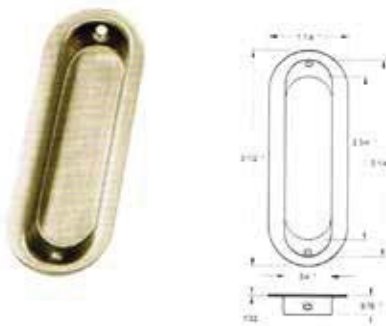

Deltana - Knobs & Pulls

FP221R Series

Specifications:

DESCRIPTION: ROUND
 DIMENSIONS: 2-1/8" DIAMETER
 BOX QTY: 50 PC
 CASE QTY: 500 PC
 CASE WT: 21 LB

Stocked Product

- Finishes: US3, 5, 10B, 15, 15A, 19, 26, 26D
- Ives Equal# 221

FP222 Series

Specifications:

DESCRIPTION: RECTANGLE
 DIMENSIONS: 3-1/8" x 1-5/16" x 7/16"
 BOX QTY: 20 PC
 CASE QTY: 200 PC
 CASE WT: 30 LB

Stocked Product

- Finishes: US3, 10B, 15, 26, 26D
- Ives Equal# 222

FP223 Series

Specifications:

DESCRIPTION: OBLONG
 DIMENSIONS: 3-1/2" x 1-1/4" x 5/16"
 BOX QTY: 40 PC
 CASE QTY: 400 PC
 CASE WT: 21 LB

Stocked Product

- Finishes: US3, 10B, 15, 19, 26, 26D
- Ives Equal# 223