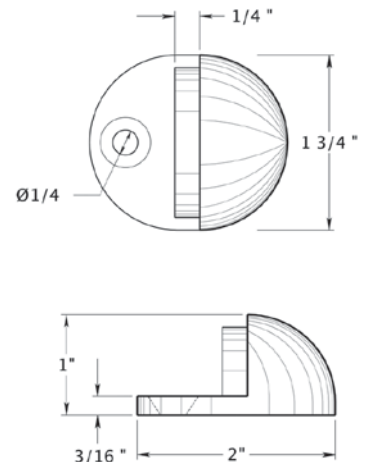

Deltana - Bumpers & Stops

DSF3225 - Floor Mount, Bumper, HD

Specifications:

BOX QTY: 5 PC
 CASE QTY: 50 PC
 CASE WEIGHT: 48 LB
 INCLUDED: Packed In Individual Poly Bag With Mounting Hardware.

Stocked Product

Finishes: 3, 10B, 26D

DSHP916 - Dome Stop High Profile

Specifications:

BOX QTY: 10 PC
 CASE QTY: 200 PC
 CASE WEIGHT: 38 LB
 INCLUDED: Packed In Individual Poly Bag With Mounting Hardware.

Stocked Product

Finishes: 3, 10B, 26D

DSL316 - Dome Stop Low Profile

Specifications:

BOX QTY: 10 PC
 CASE QTY: 200 PC
 CASE WEIGHT: 48 LB
 INCLUDED: Packed In Individual Poly Bag With Mounting Hardware.

Stocked Product

Finishes: 3, 10B, 26D