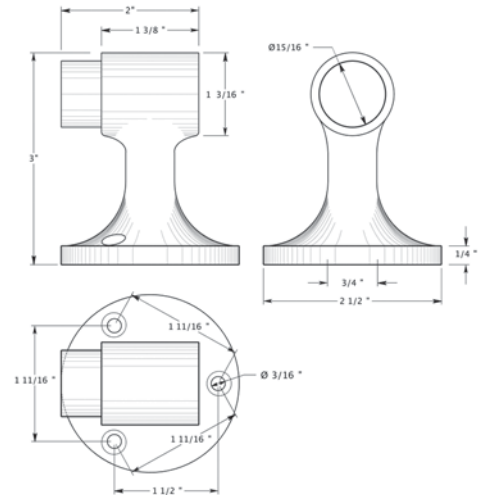

Deltana - Bumpers & Stops

DSF3225 - Floor Mount, Bumper, HD

Specifications:

BOX QTY: 5 PC
 CASE QTY: 50 PC
 CASE WEIGHT: 48 LB
 INCLUDED: Packed In Individual Poly Bag With Mounting Hardware.

Stocked Product

Finishes: 3, 10B, 26D

DSHP916 - Dome Stop High Profile

Specifications:

BOX QTY: 10 PC
 CASE QTY: 200 PC
 CASE WEIGHT: 38 LB
 INCLUDED: Packed In Individual Poly Bag With Mounting Hardware.

Stocked Product

Finishes: 3, 10B, 26D

DSL316 - Dome Stop Low Profile

Specifications:

BOX QTY: 10 PC
 CASE QTY: 200 PC
 CASE WEIGHT: 48 LB
 INCLUDED: Packed In Individual Poly Bag With Mounting Hardware.

Stocked Product

Finishes: 3, 10B, 26D