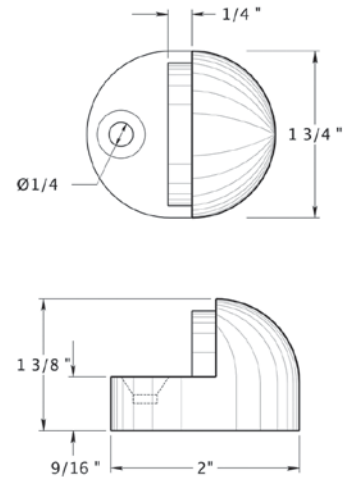

Deltana - Bumpers & Stops

DSF3225 - Floor Mount, Bumper, HD

Specifications:

BOX QTY: 5 PC
 CASE QTY: 50 PC
 CASE WEIGHT: 48 LB
 INCLUDED: Packed In Individual Poly Bag With Mounting Hardware.

Stocked Product

Finishes: 3, 10B, 26D

DSHP916 - Dome Stop High Profile

Specifications:

BOX QTY: 10 PC
 CASE QTY: 200 PC
 CASE WEIGHT: 38 LB
 INCLUDED: Packed In Individual Poly Bag With Mounting Hardware.

Stocked Product

Finishes: 3, 10B, 26D

DSL316 - Dome Stop Low Profile

Specifications:

BOX QTY: 10 PC
 CASE QTY: 200 PC
 CASE WEIGHT: 48 LB
 INCLUDED: Packed In Individual Poly Bag With Mounting Hardware.

Stocked Product

Finishes: 3, 10B, 26D